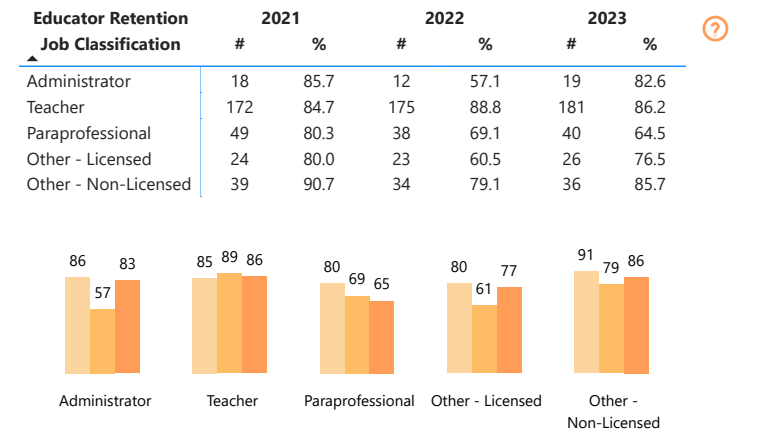

EMPLOYED EDUCATORS

District Name

Newburyport

Race/Ethnicity

All

Selected: Amer. Ind. or Alaska Nat., Asian, Afr. Amer./Black, Hispanic/Latino, Nat. Haw. or Pacif. Isl., Multi-race, Non-Hisp...

Home

Employed Educators

Educator Pipeline

About the Data

Student Enrollment Comparison (Hover)

About Job Classifications

Cells are suppressed where there are less than 6 educators in the denominator (shown as "--").