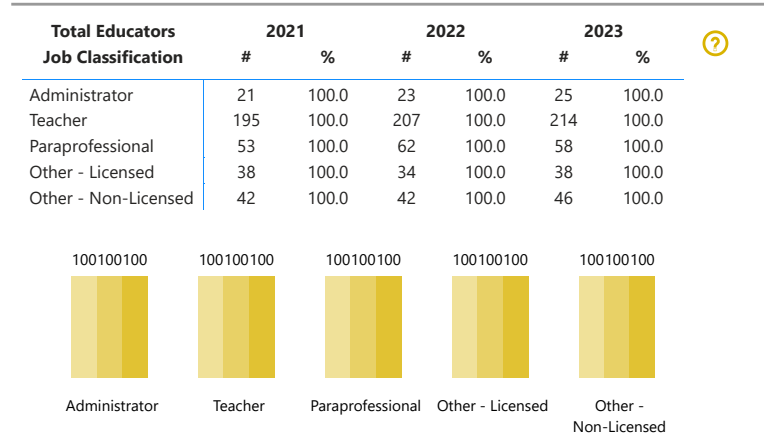

EMPLOYED EDUCATORS

District Name

Newburyport

Race/Ethnicity

All

Selected: Amer. Ind. or Alaska Nat., Asian, Afr. Amer./Black, Hispanic/Latino, Nat. Haw. or Pacif. Isl., Multi-race, Non-Hisp...

Home

Employed Educators

Educator Pipeline

About the Data

Student Enrollment Comparison (Hover)

About Job Classifications

Cells are suppressed where there are less than 6 educators in the denominator (shown as "--").