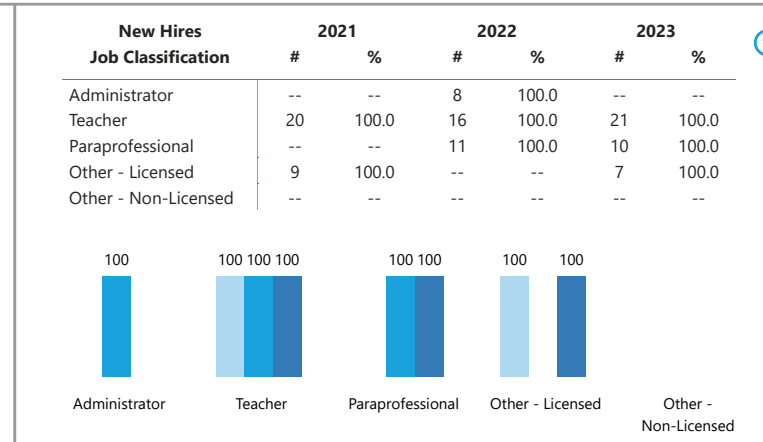

EMPLOYED EDUCATORS

District Name

Newburyport

Race/Ethnicity

All

Selected: Amer. Ind. or Alaska Nat., Asian, Afr. Amer./Black, Hispanic/Latino, Nat. Haw. or Pacif. Isl., Multi-race, Non-Hisp...

Home

Employed Educators

Educator Pipeline

About the Data

Student Enrollment Comparison (Hover)

About Job Classifications

Cells are suppressed where there are less than 6 educators in the denominator (shown as "--").