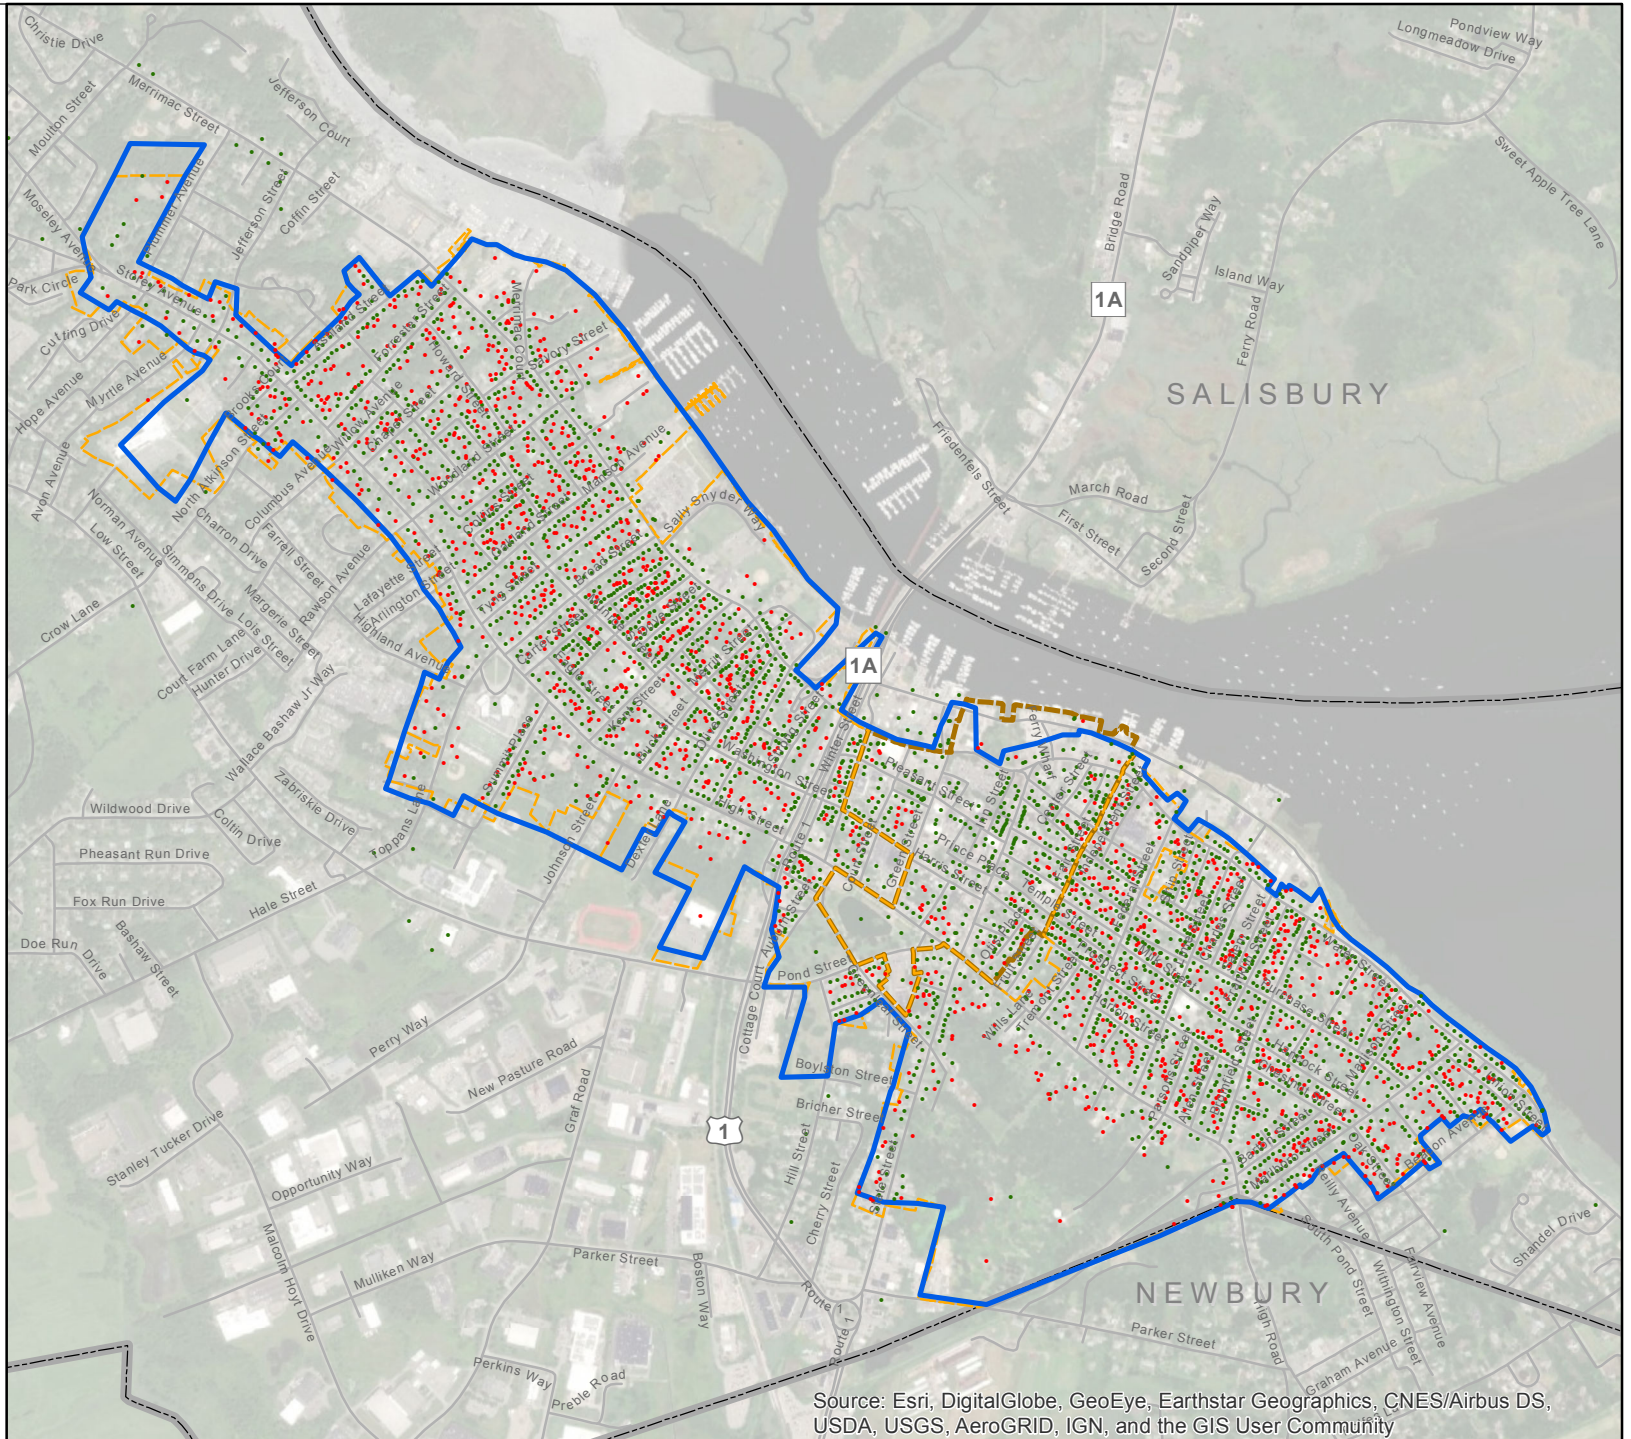

Historic Structure Inventory

City of Newburyport
Office of Planning and Development
January 26, 2021

Legend

- Not Included in MHC Inventory
- Included in MHC Inventory
- National Register Historic District
- Downtown Overlay District
- Demolition Control Overlay District

1 inch = 1,613 feet

Source: Esri, DigitalGlobe, GeoEye, Earthstar Geographics, CNES/Airbus DS, USDA, USGS, AeroGRID, IGN, and the GIS User Community