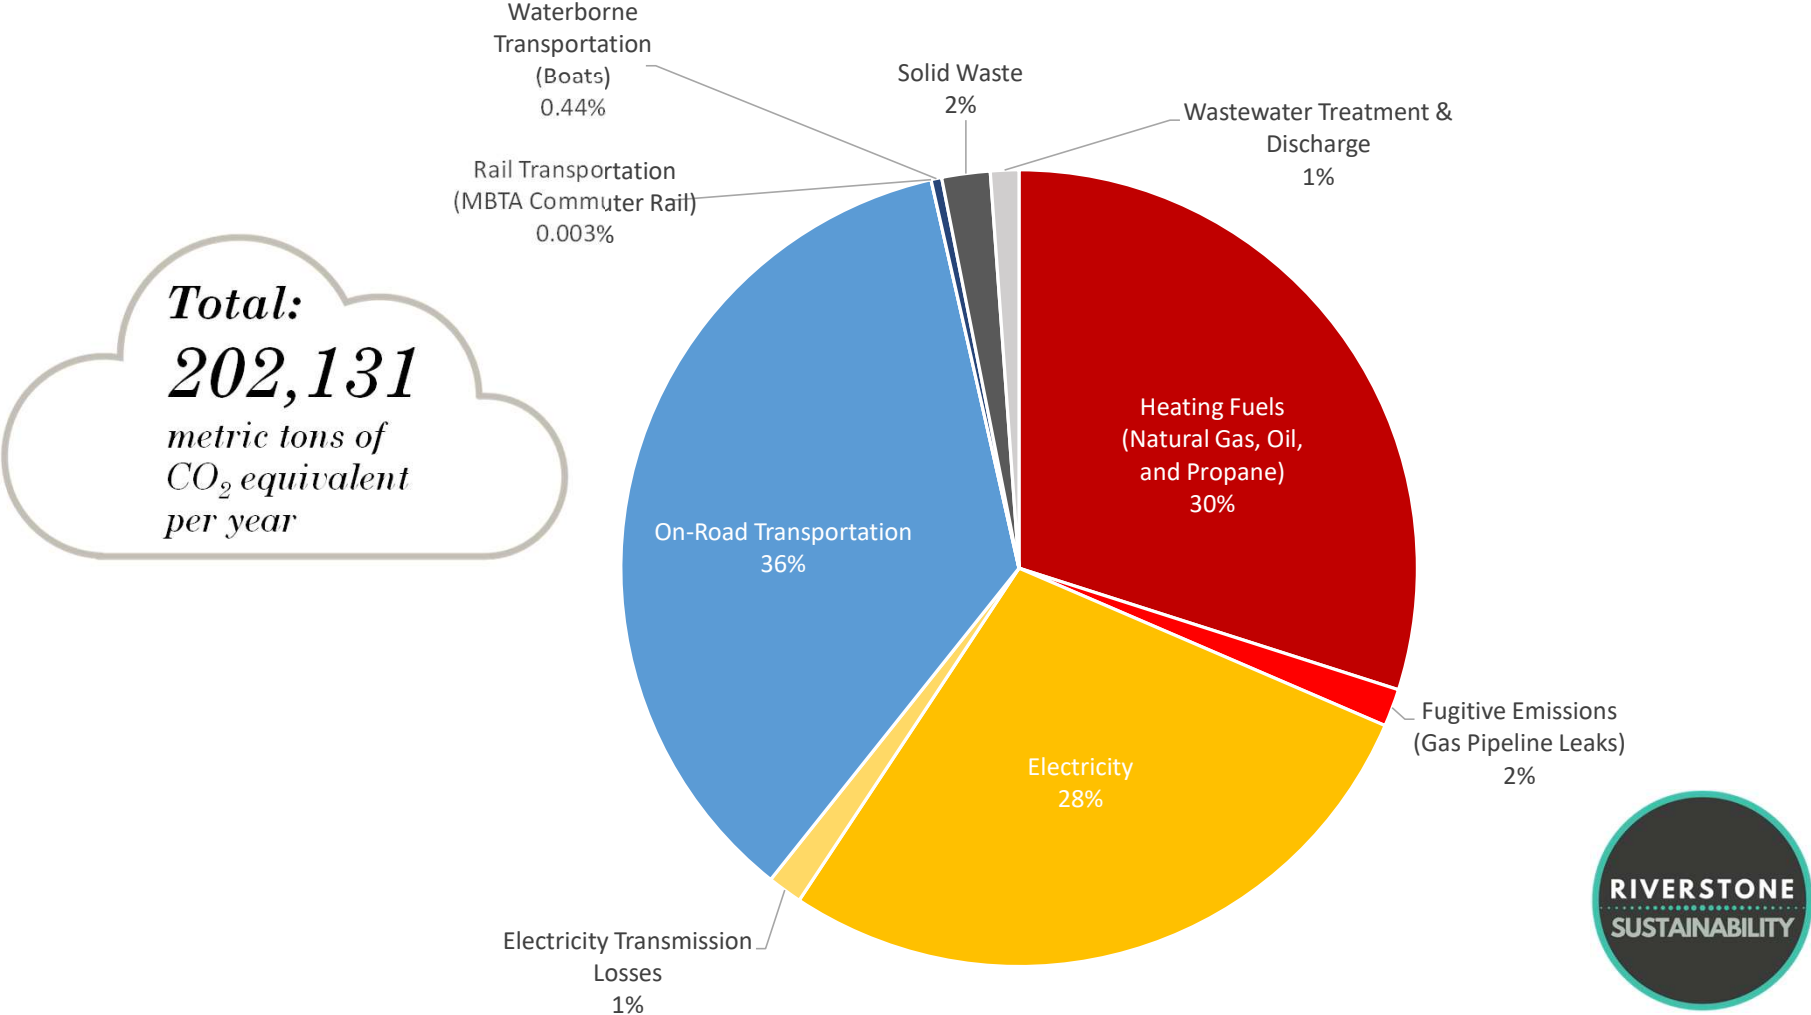

Newburyport Community GHG Emissions

Total:
202,131
metric tons of
CO₂ equivalent
per year