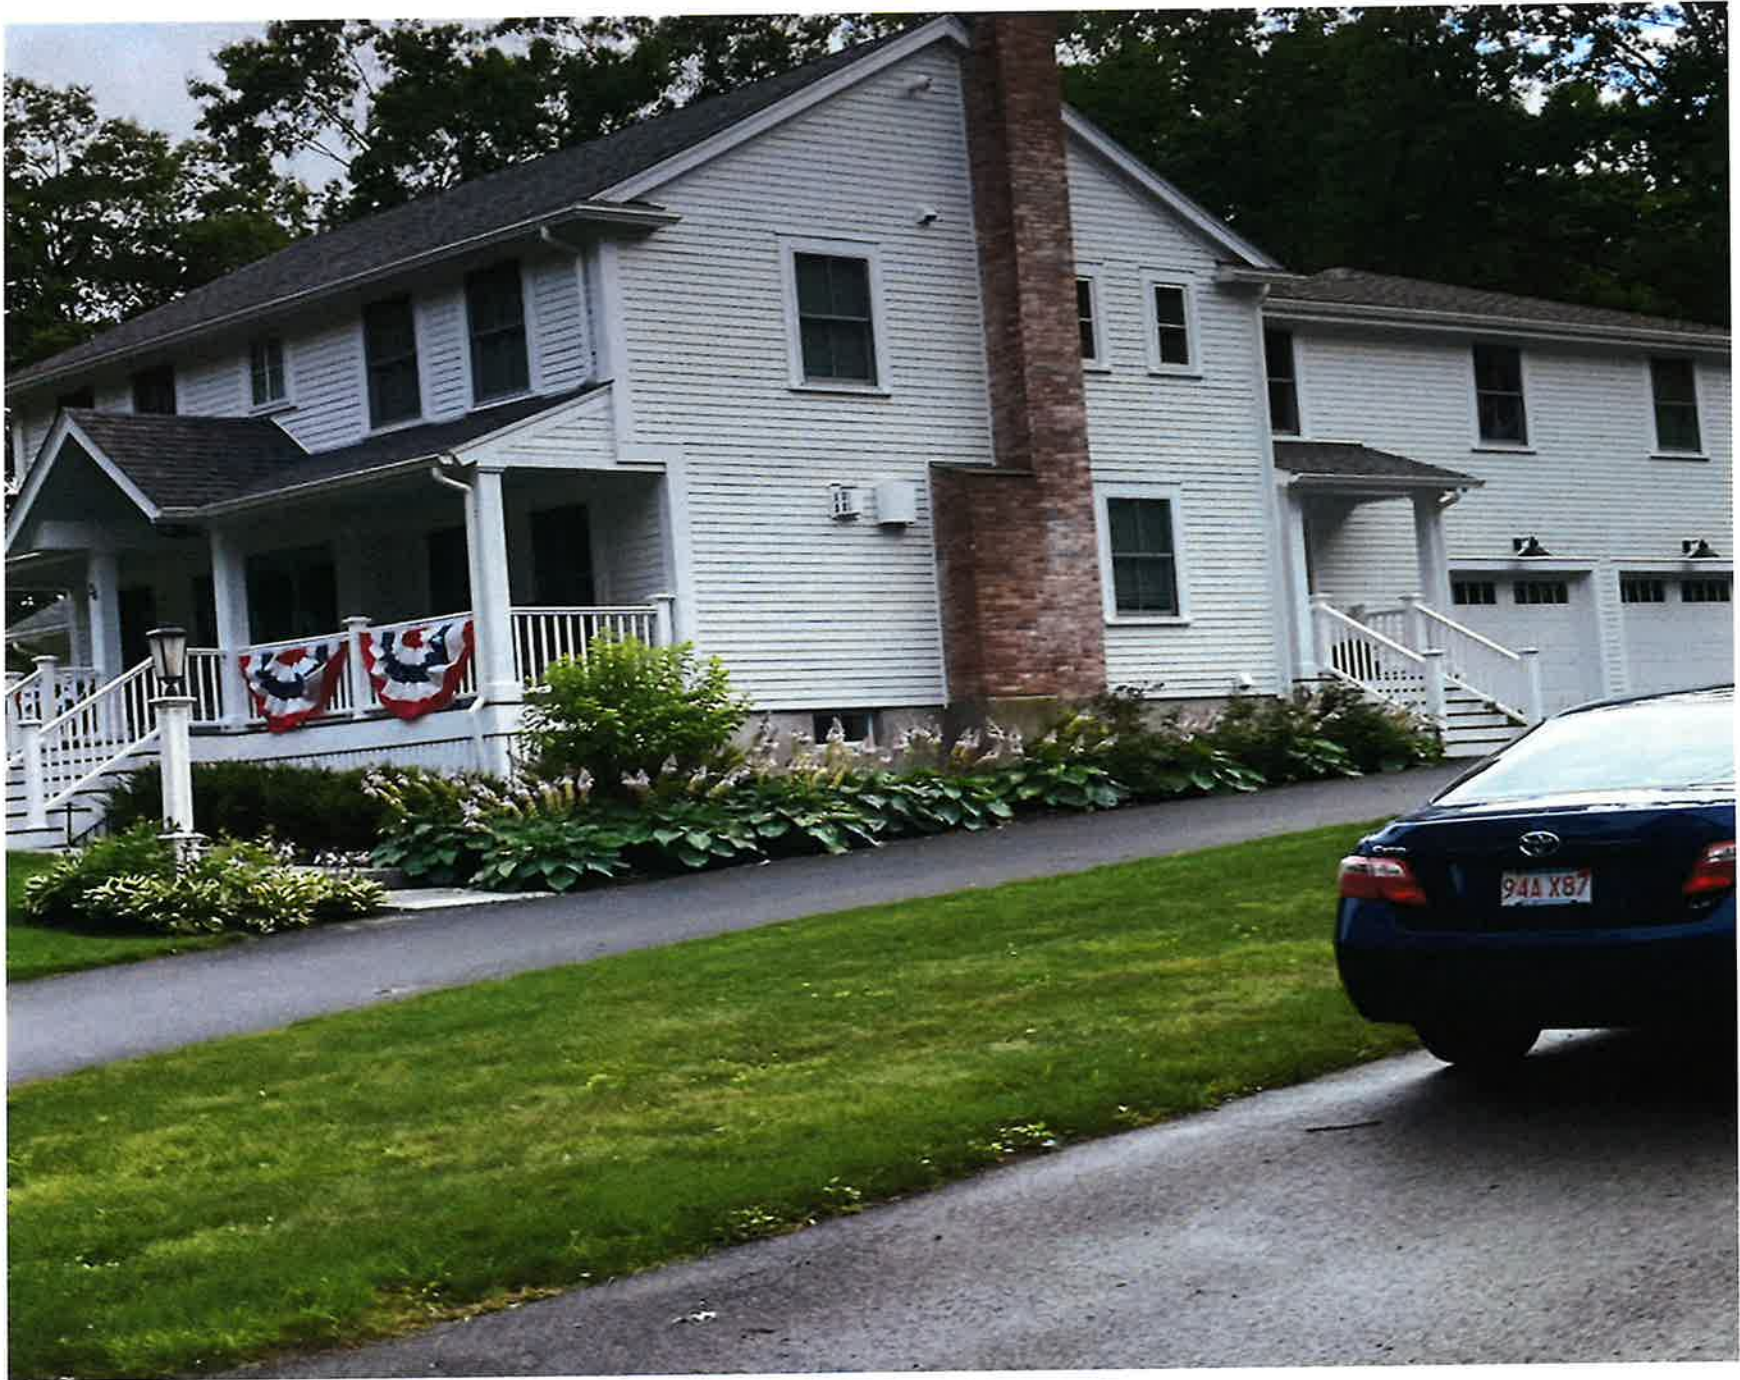

Google Maps 163 Crow Ln

Map data ©2021 100 ft 

NEWBURYPORT
PAINTING & RESTORATION
Interior & Exterior
Carpentry • Wallpaper
Phone: 978-417-1674
Email: kret.pasak@gmail.com