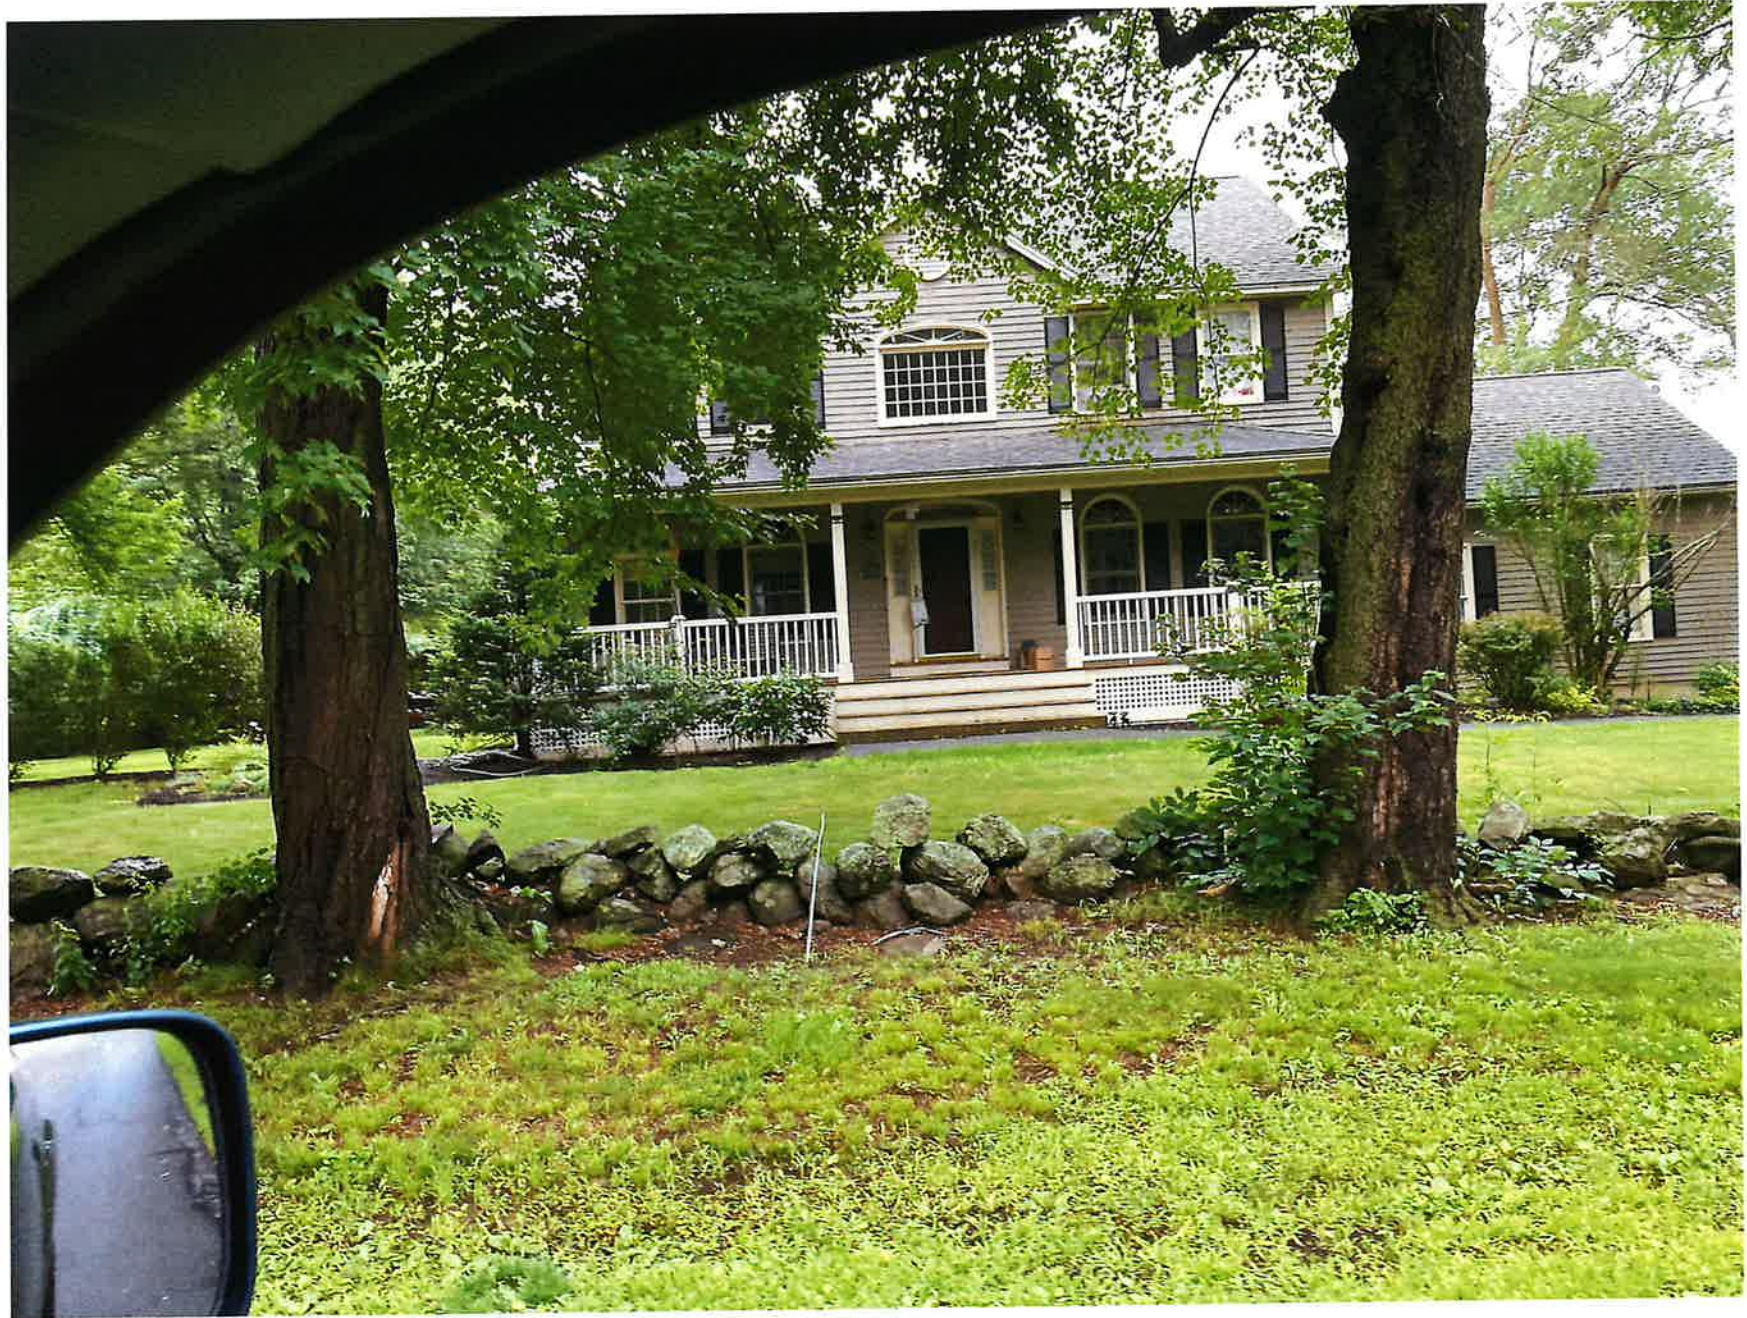

Google Maps 163 Crow Ln

Map data ©2021 100 ft 

NEWBURYPORT
PAINTING & RESTORATION
Interior & Exterior
Carpentry • Wallpaper
Phone: 978-417-1674
Email: kret.pasak@gmail.com