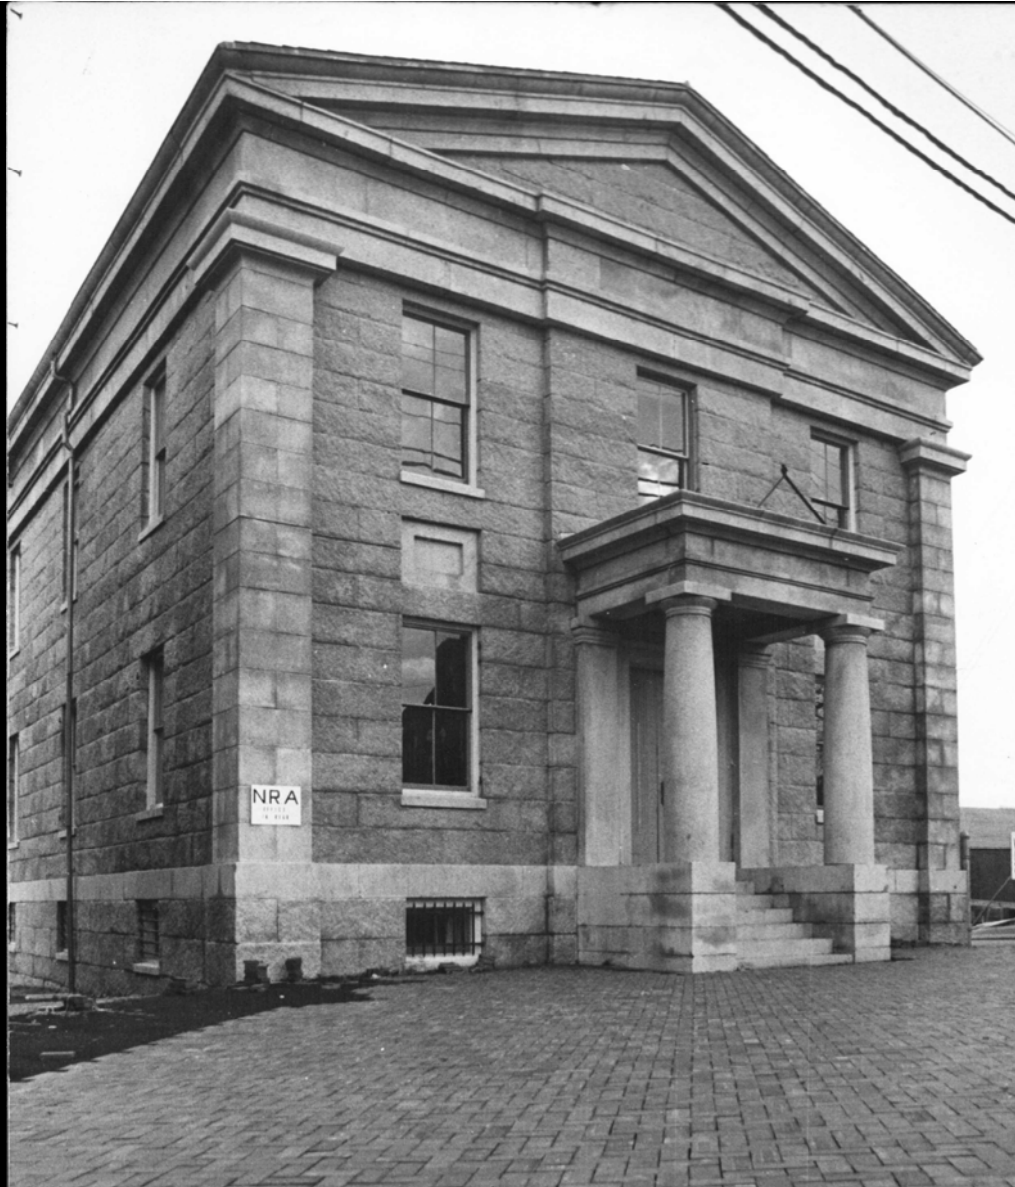

The Custom House building

The Custom House building

The Plaque. Material: Bronze. Dimensions: 16x 24 inches, 1/4" thick

Simulated Installation

The Custom House building