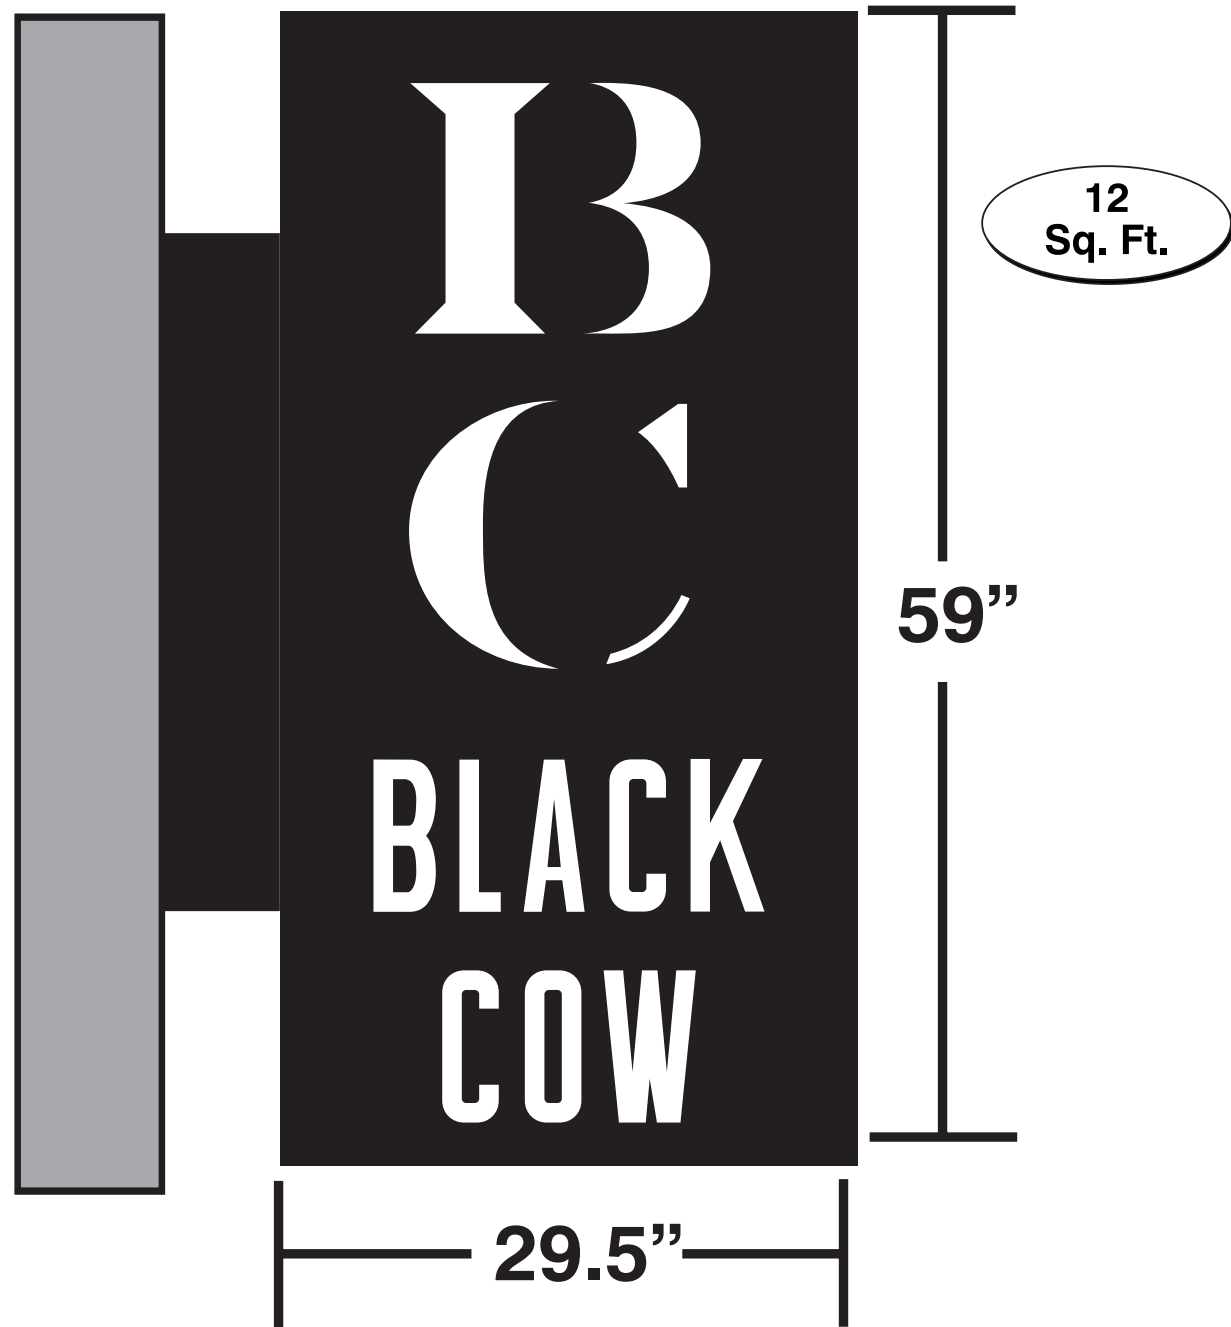

Proposed : One Blade sign mounting

SIDE VIEW