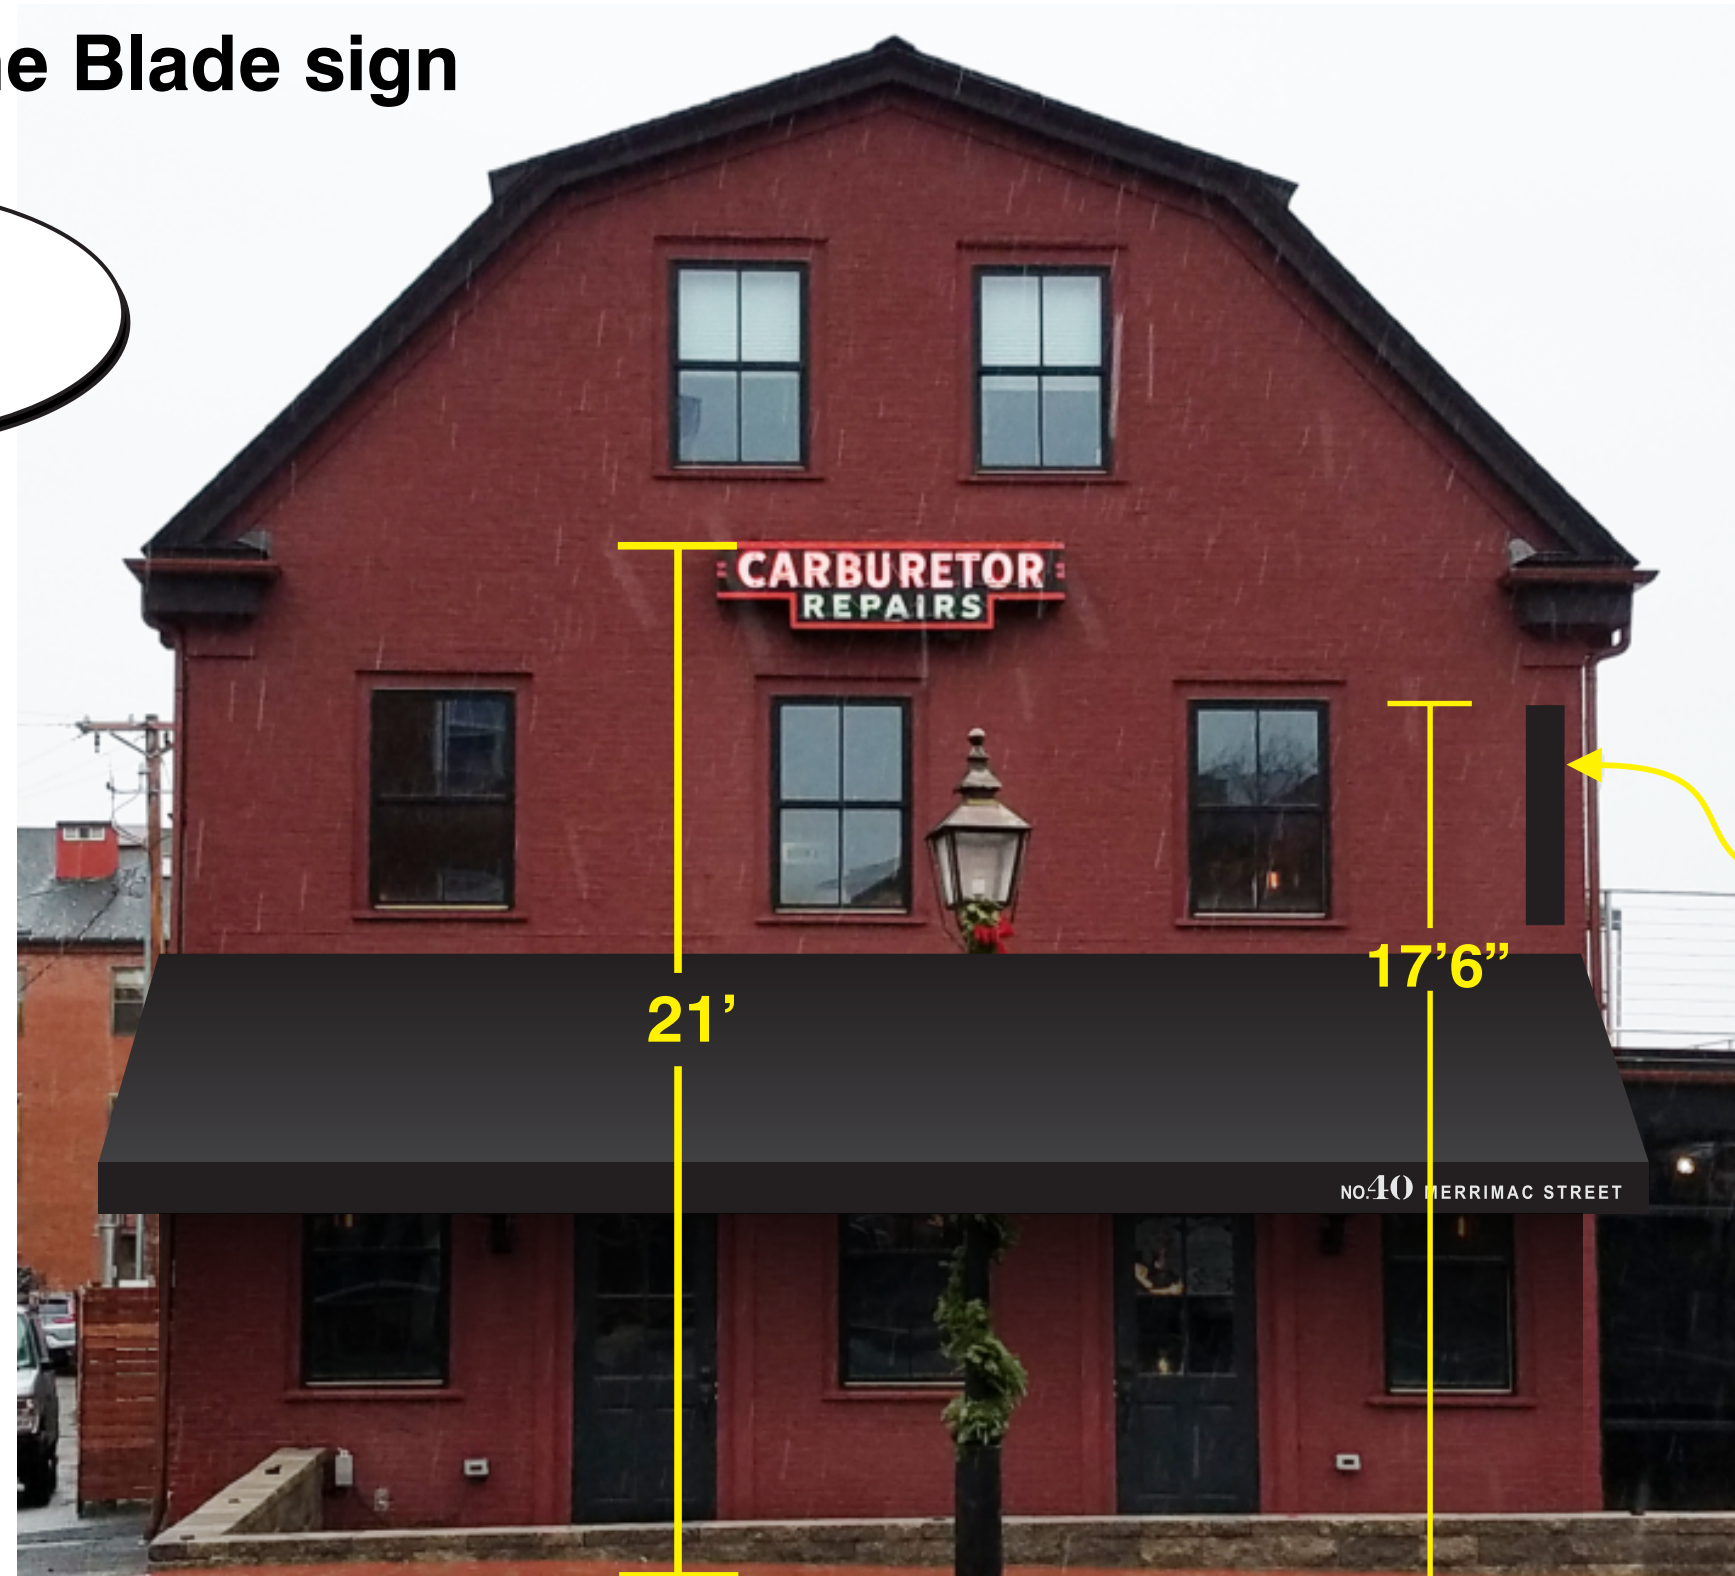

Proposed : One Blade sign

12
Sq. Ft.

PROPOSED
TWO SIDED
BLADE SIGN

COPYRIGHT © 2011 SignArt, Inc.

This drawing is original artwork created and owned by SignArt, Inc. Any reproduction of this drawing or concept by any means, without the written permission from SignArt, Inc. is strictly prohibited.

AS SHOWN

APPROVED BY

DRAWN BY

EWS

NEWBURYPORT, MA

DATE

4-10-18

Proposed : One Blade sign mounting