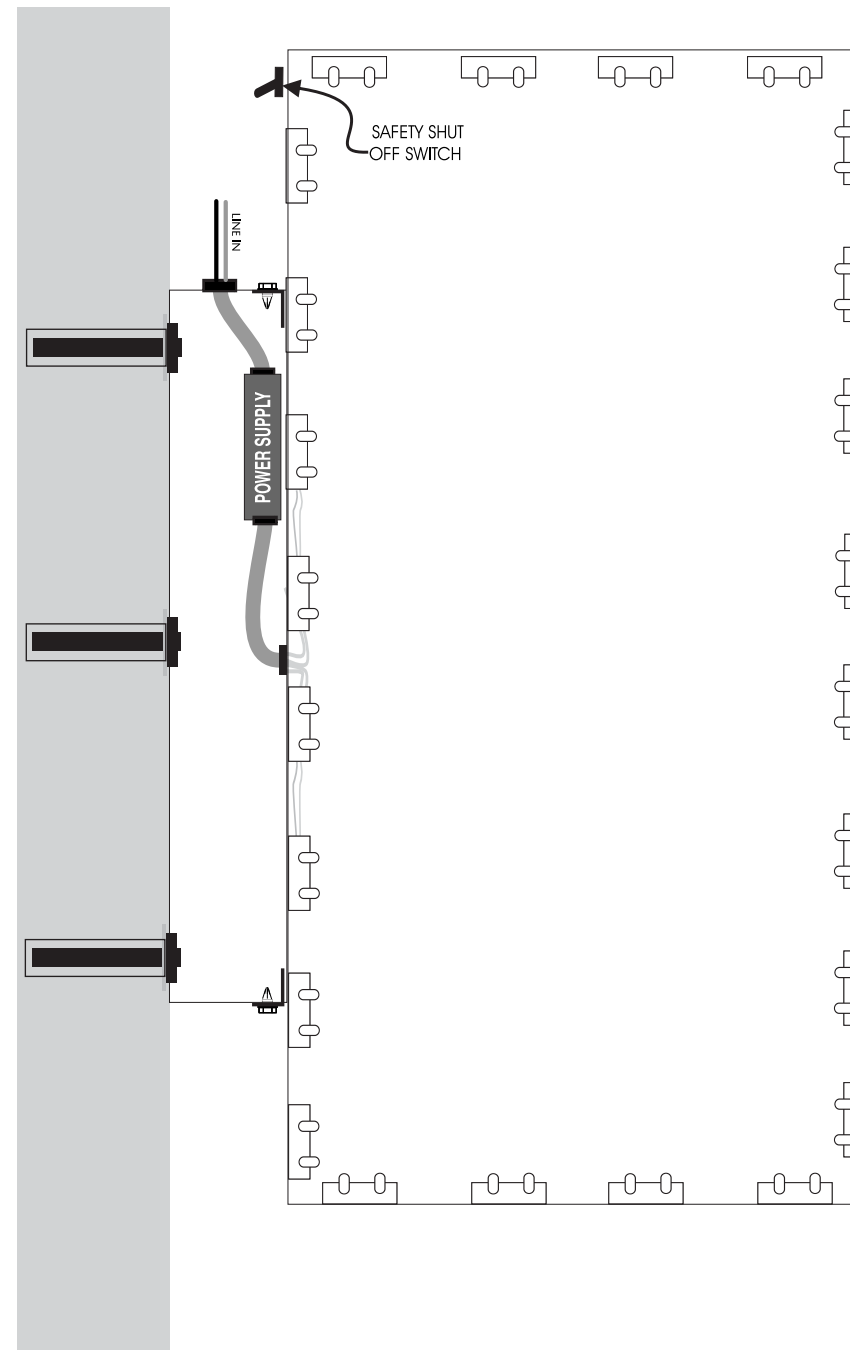

SIDE VIEW MOUNTING