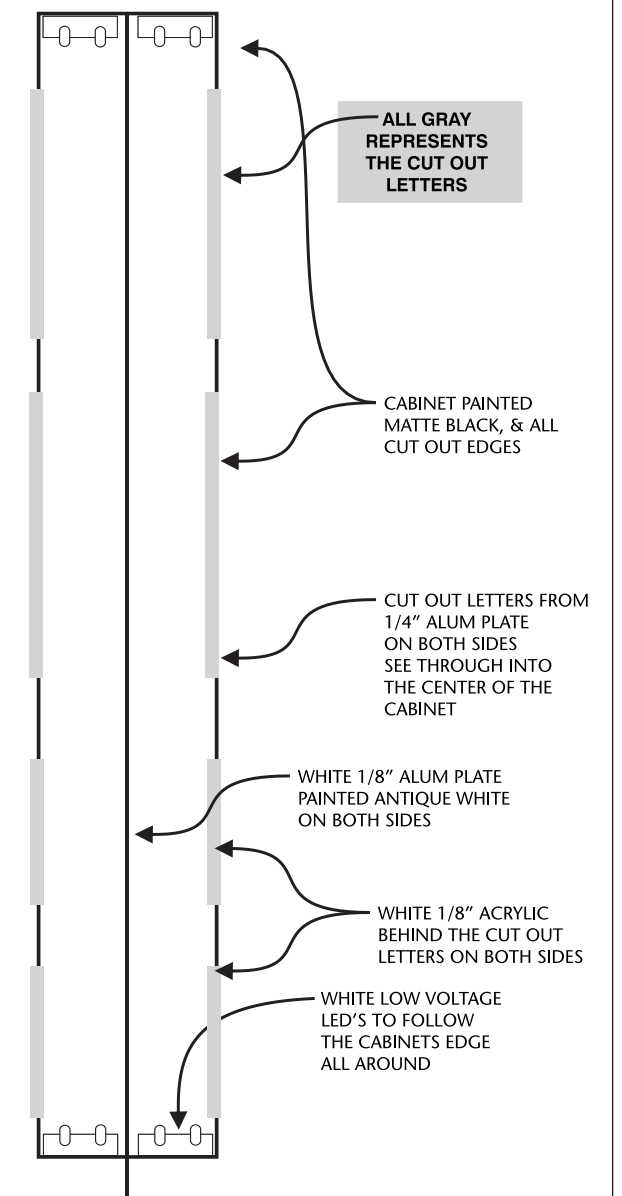

END VIEW

COPYRIGHT © 2011 SignArt, Inc.

This drawing is original artwork created and owned by SignArt, Inc. Any reproduction of this drawing or concept by any means, without the written permission from SignArt, Inc. is strictly prohibited.

X

60 SHARON ST. ▲ MALDEN, MA 02148 ▲ 781-322-3785

www.signartboston.com

SALESMAN

Ed Spinney

CUSTOMER

BLACK COW

SCALE

AS SHOWN

APPROVED BY

DRAWN BY

EWS

NEWBURYPORT, MA

DATE

4-10-18