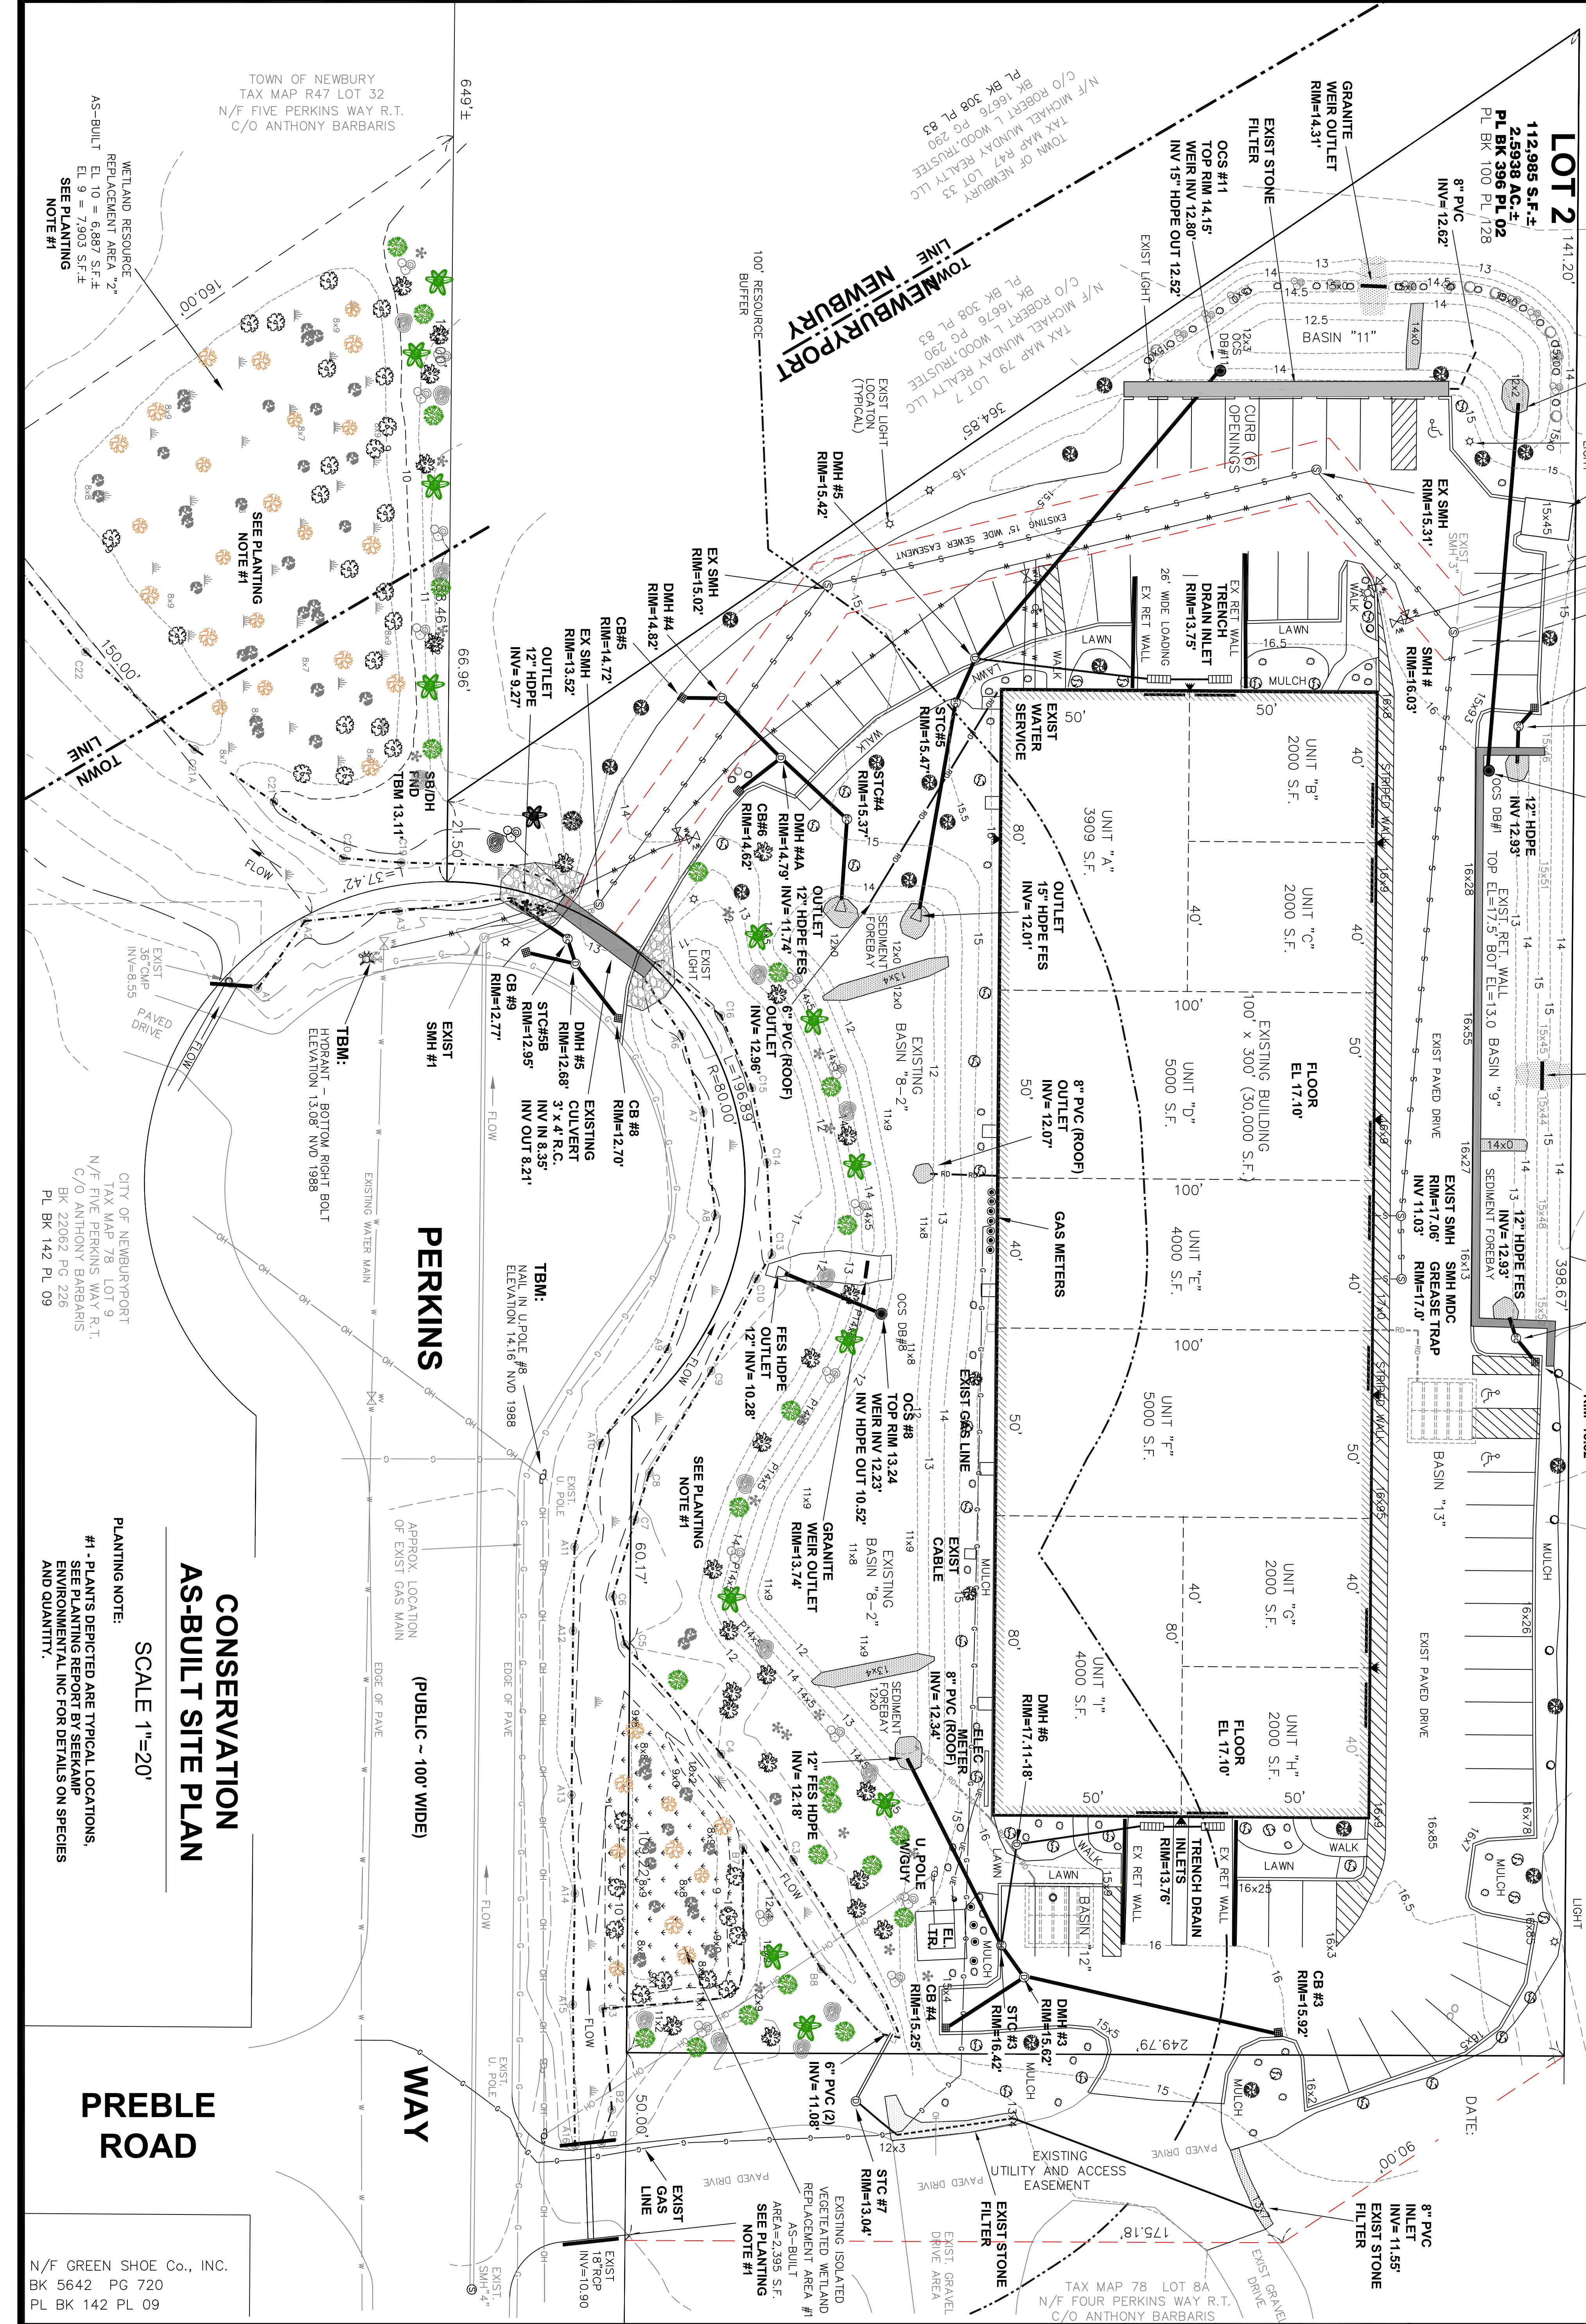

I CERTIFY THAT THIS PLAN FULLY AND ACCURATELY DEPICTS THE COMPLETED CONSTRUCTION WORK AT THE SUBJECT SITE ON SEPTEMBER 21, 2021.

DATE: 9/22/21

9/22/21

CONSERVATION AS-BUILT PLAN OF LAND LOCATED IN NEWBURYPORT & NEWBURY MASSACHUSETTS

PREPARED FOR
OWNER & APPLICANT
SIX PERKINS WAY NOMINEE TRUST
C/O ANTHONY BARBARIS, TRUSTEE
4 PERKINS WAY
NEWBURYPORT, MA 01950

PREPARED BY
WGH LAND SURVEY & DESIGN
83 WEST MAIN STREET
MERRIMACK, MA 01860
TEL: (978) 346-7873
CELL: (978) 257-4576
e-mail: bilgholt@wgh.com

ASSESSOR'S DATA:
NEWBURYPORT: MAP No. 78
LOT No. 8-A-2, 9
MAP No. R-47
NEWBURY: LOT No. 32

I HEREBY CERTIFY THAT THIS PLAN CONFORMS TO THE RULES AND REGULATIONS OF THE REGISTRY OF DEEDS.

WILLIAM G. HOLT PLS., RS., SE
9/21/21

PROJECT TITLE: #5 & #6 PERKINS WAY CONSERVATION AS-BUILT PLAN DEP #051-0933 (NEWBURYPORT) DEP #050-1192 (NEWBURY)	DRAWN: W.HOLT
DESIGNED: W.HOLT, T. BERRY	CHECKED: W.HOLT, T. BERRY
DATE: 15-SEPT-2021	CAD FILE: WGH/SITE/68r-csp-sm sp1
JOB No.: 014-015-03_SP	REVISION: BY
SHEET No. AB-SP1	

TOWN OF NEWBURY
TAX MAP R47 LOT 32
N/F FIVE PERKINS WAY R.T.
C/O ANTHONY BARBARIS

WETLAND RESOURCE
REPLACEMENT AREA "2"
AS-BUILT
EL 10 = 6.887 S.F.±
EL 9 = 7.903 S.F.±
SEE PLANTING
NOTE #1

CITY OF NEWBURYPORT
TAX MAP 78, LOT 9
N/F FIVE PERKINS WAY R.T.
C/O ANTHONY BARBARIS
BK 22062 PG 226
PL BK 142 PL 09

TOWN OF NEWBURYPORT
TAX MAP 79 LOT 7
N/F MICHAEL MUNDAY REALTY LLC
PAVED DRIVE

TOWN OF NEWBURYPORT
TAX MAP 78 LOT 88
N/F INDUSTRIAL REALTY TRUST II
SUSAN & JEAN URBANETTI, TRUSTEE

TOWN OF NEWBURYPORT
TAX MAP 78 LOT 8
N/F MICHAEL MUNDAY REALTY LLC
PAVED DRIVE

TOWN OF NEWBURYPORT
TAX MAP 78 LOT 8
N/F MICHAEL MUNDAY REALTY LLC
PAVED DRIVE

TOWN OF NEWBURYPORT
TAX MAP 78 LOT 8
N/F MICHAEL MUNDAY REALTY LLC
PAVED DRIVE

TOWN OF NEWBURYPORT
TAX MAP 78 LOT 8
N/F MICHAEL MUNDAY REALTY LLC
PAVED DRIVE

TOWN OF NEWBURYPORT
TAX MAP 78 LOT 8
N/F MICHAEL MUNDAY REALTY LLC
PAVED DRIVE