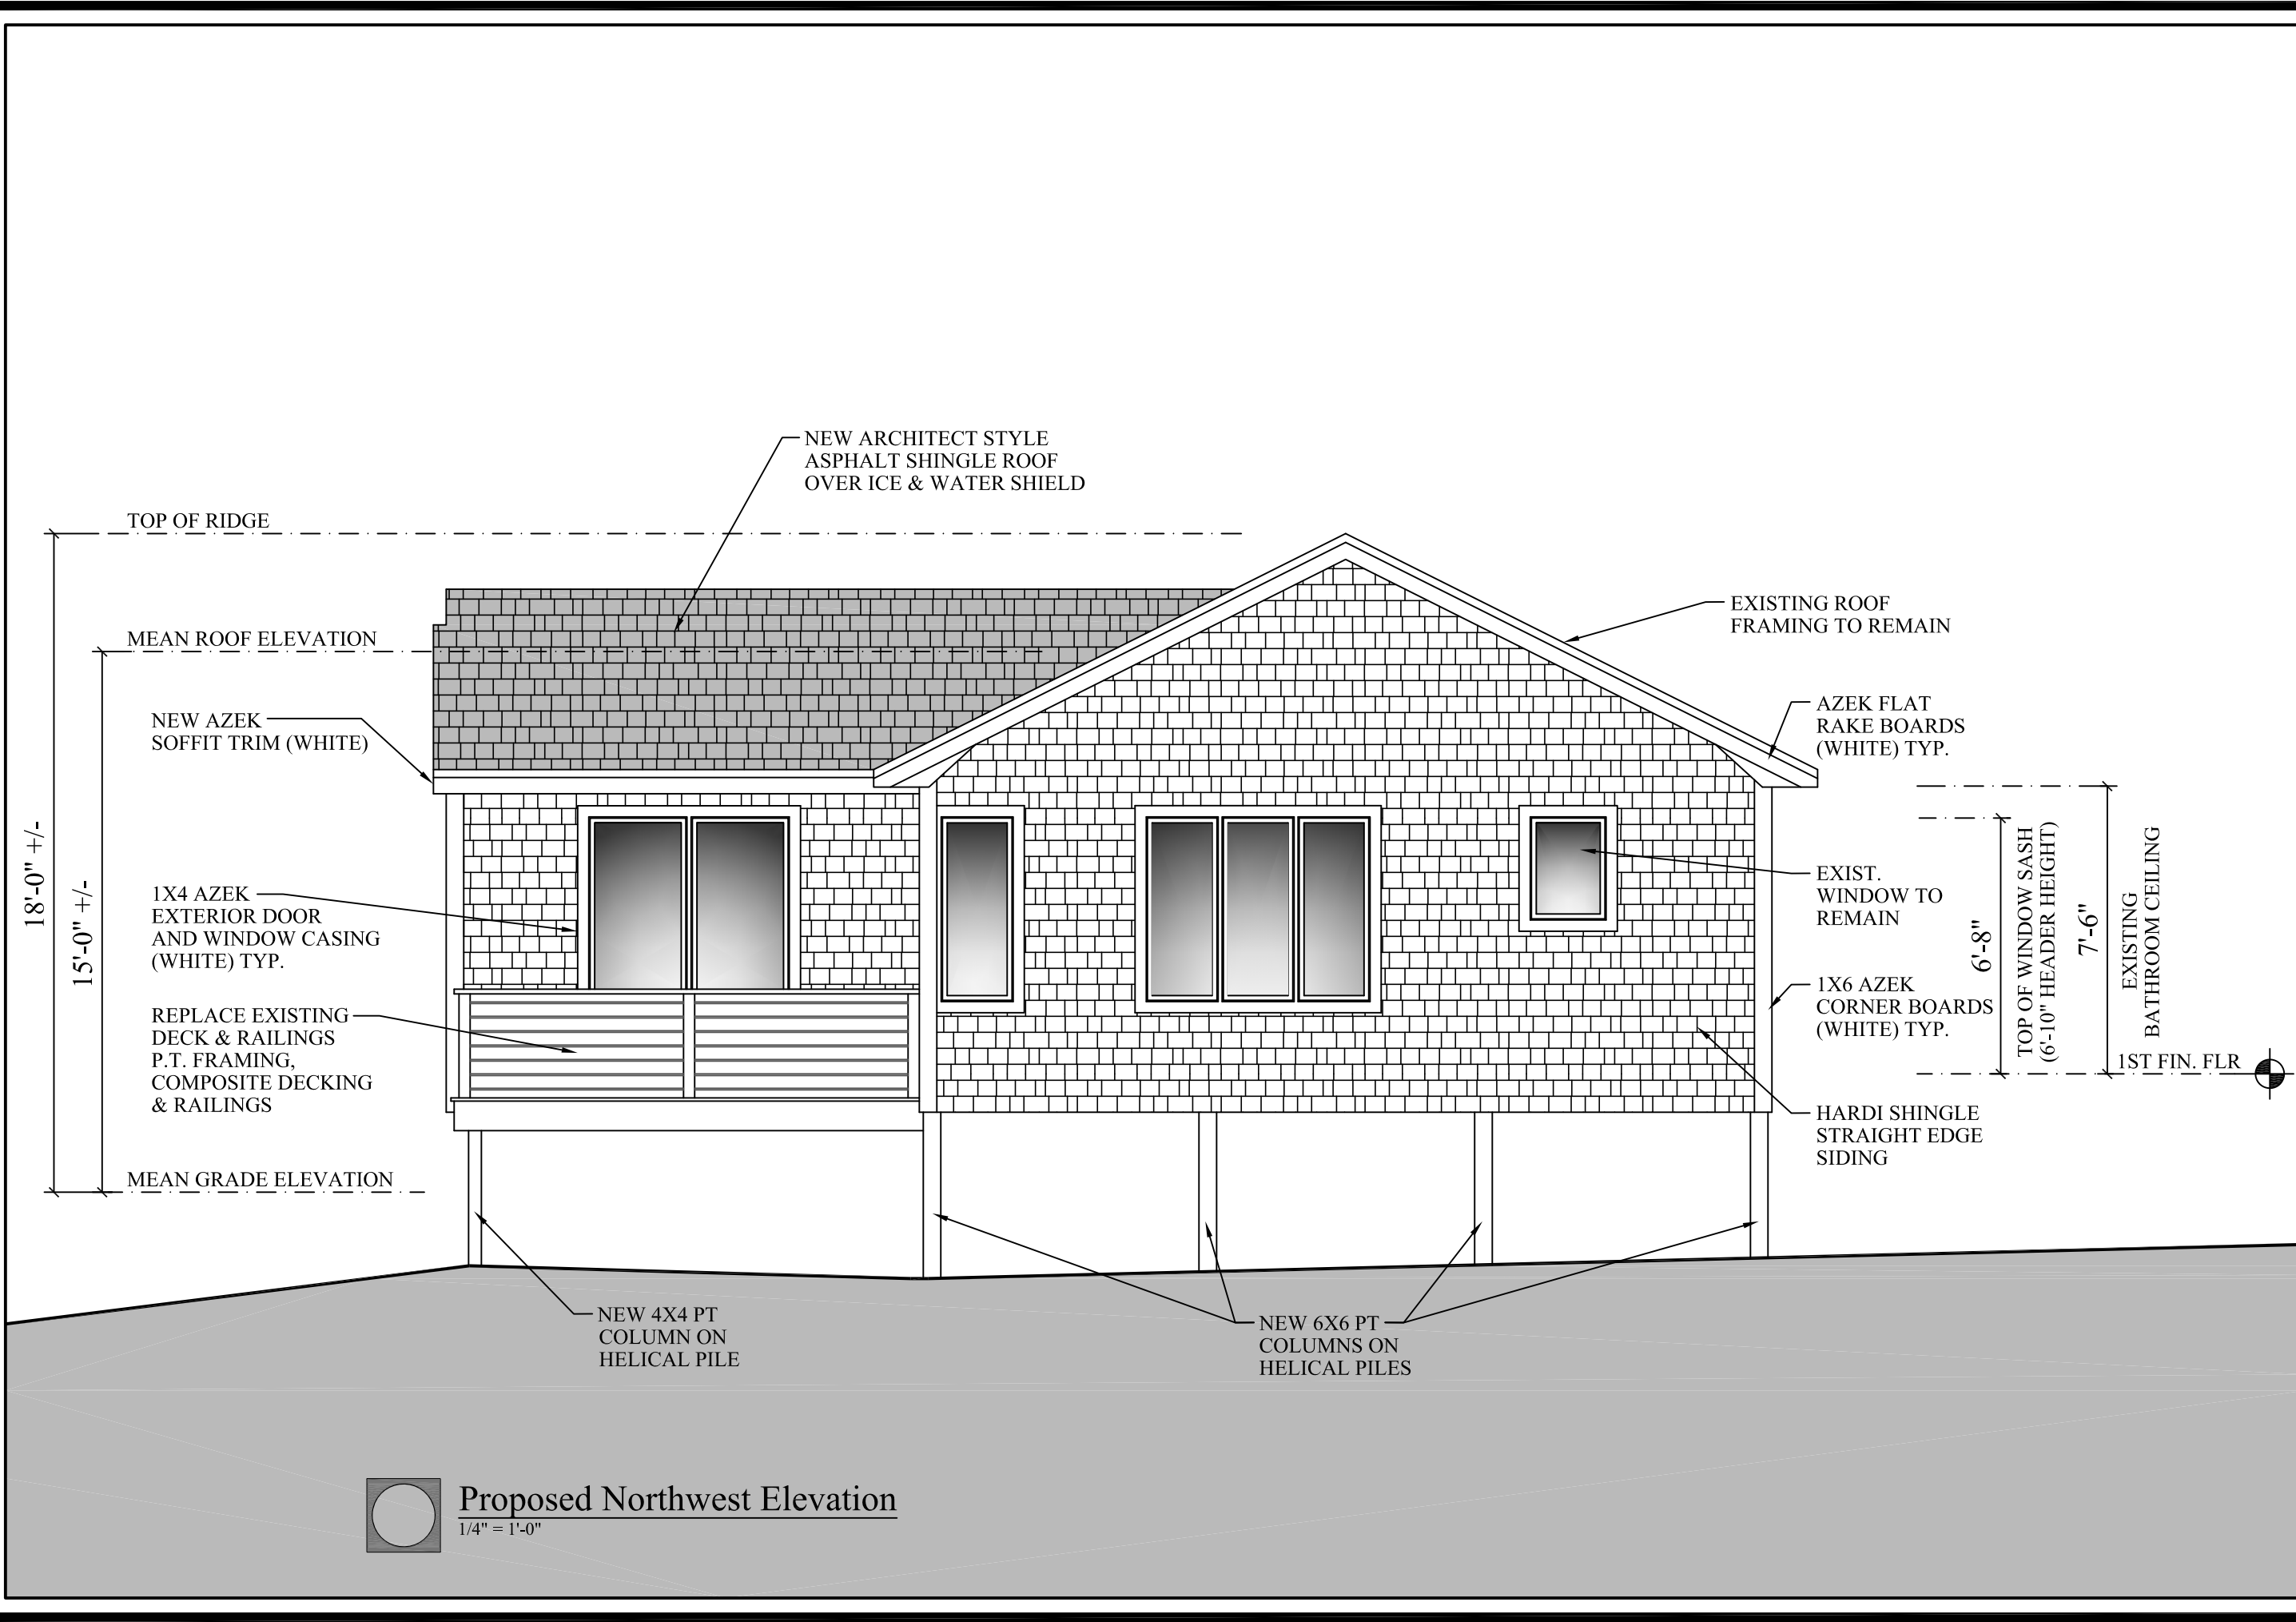

**Proposed Southeast Elevation**  
1/4" = 1'-0"

**The Goulette Residence**  
5 Helena Street  
Newburyport, MA

DATE:	3-16-21
REV:	8-24-21
REV:	
REV:	

**The Goulette Residence**

5 Helena Street  
Newburyport, MA

**Proposed Northeast Elevation**

1/4" = 1'-0"

DATE: 3-16-21  
REV: 8-24-21  
REV:  
REV:

**A-2.1**

**The Goulette Residence**

5 Helena Street  
 Newburyport, MA

DATE: 3-16-21  
 REV: 8-24-21  
 REV:  
 REV:

**A-2.2**

**Proposed Northwest Elevation**  
 1/4" = 1'-0"

**The Goulette Residence**

5 Helena Street  
Newburyport, MA

DATE: 3-16-21  
REV: 8-24-21  
REV:  
REV:

**A-2.3**

**Proposed Southwest Elevation**

1/4" = 1'-0"