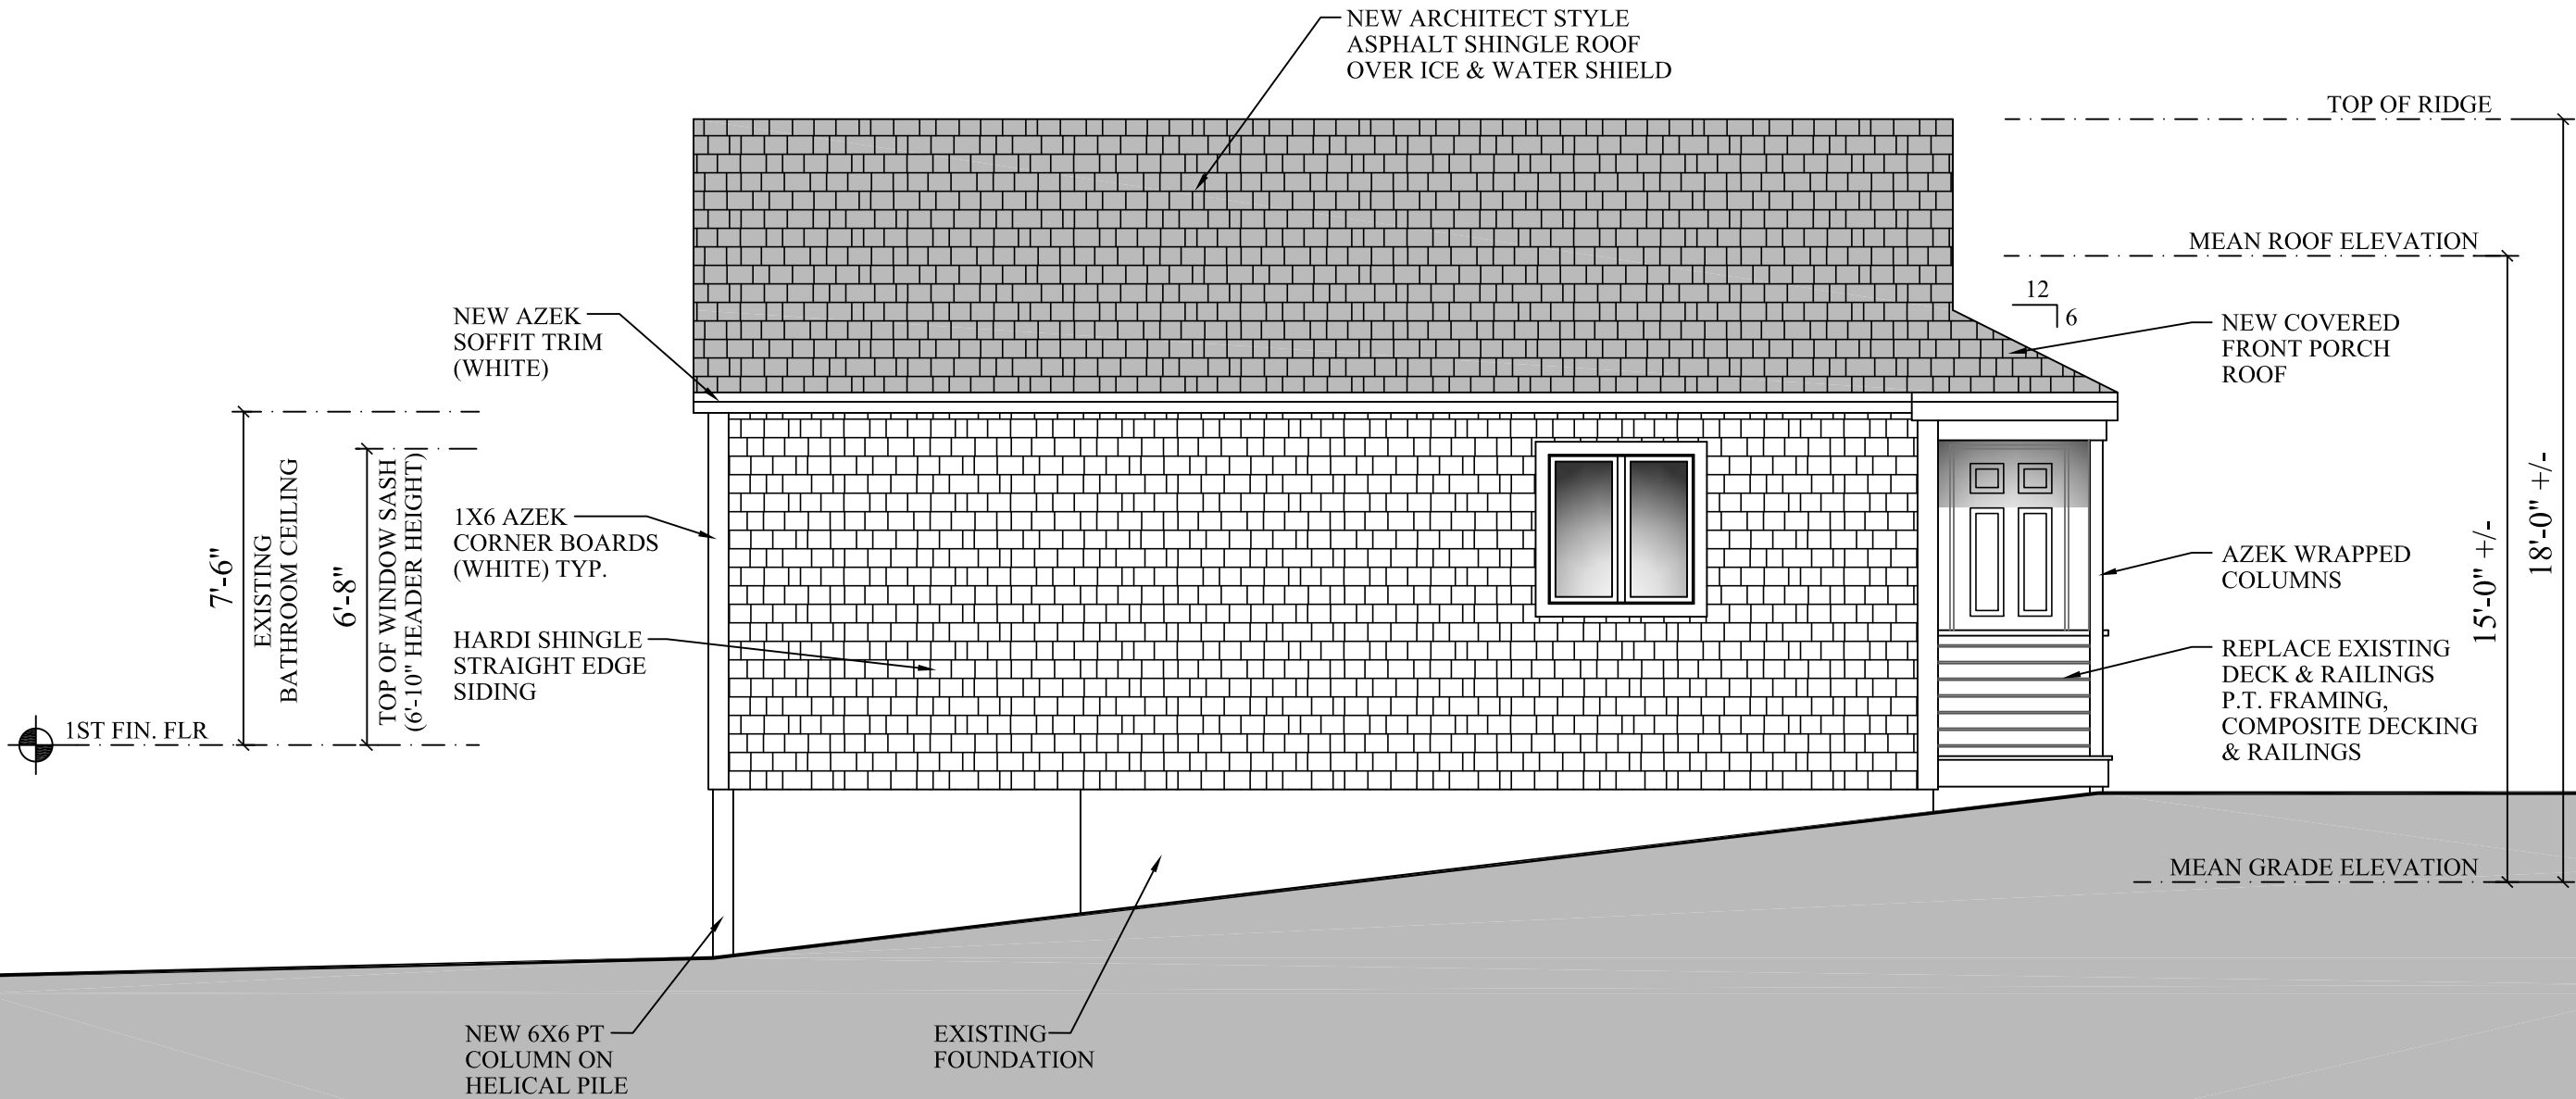

**Proposed Southeast Elevation**  
1/4" = 1'-0"

**The Goulette Residence**  
5 Helena Street  
Newburyport, MA

DATE:	3-16-21
REV:	8-24-21
REV:	
REV:	

**The Goulette Residence**

5 Helena Street  
Newburyport, MA

**Proposed Northeast Elevation**

1/4" = 1'-0"

DATE: 3-16-21  
REV: 8-24-21  
REV:  
REV:

**A-2.1**

**The Goulette Residence**

5 Helena Street  
 Newburyport, MA

DATE: 3-16-21  
 REV: 8-24-21  
 REV:  
 REV:

**A-2.2**

**Proposed Northwest Elevation**  
 1/4" = 1'-0"

**The Goulette Residence**

5 Helena Street  
Newburyport, MA

DATE: 3-16-21  
REV: 8-24-21  
REV:  
REV:

**A-2.3**

**Proposed Southwest Elevation**

1/4" = 1'-0"