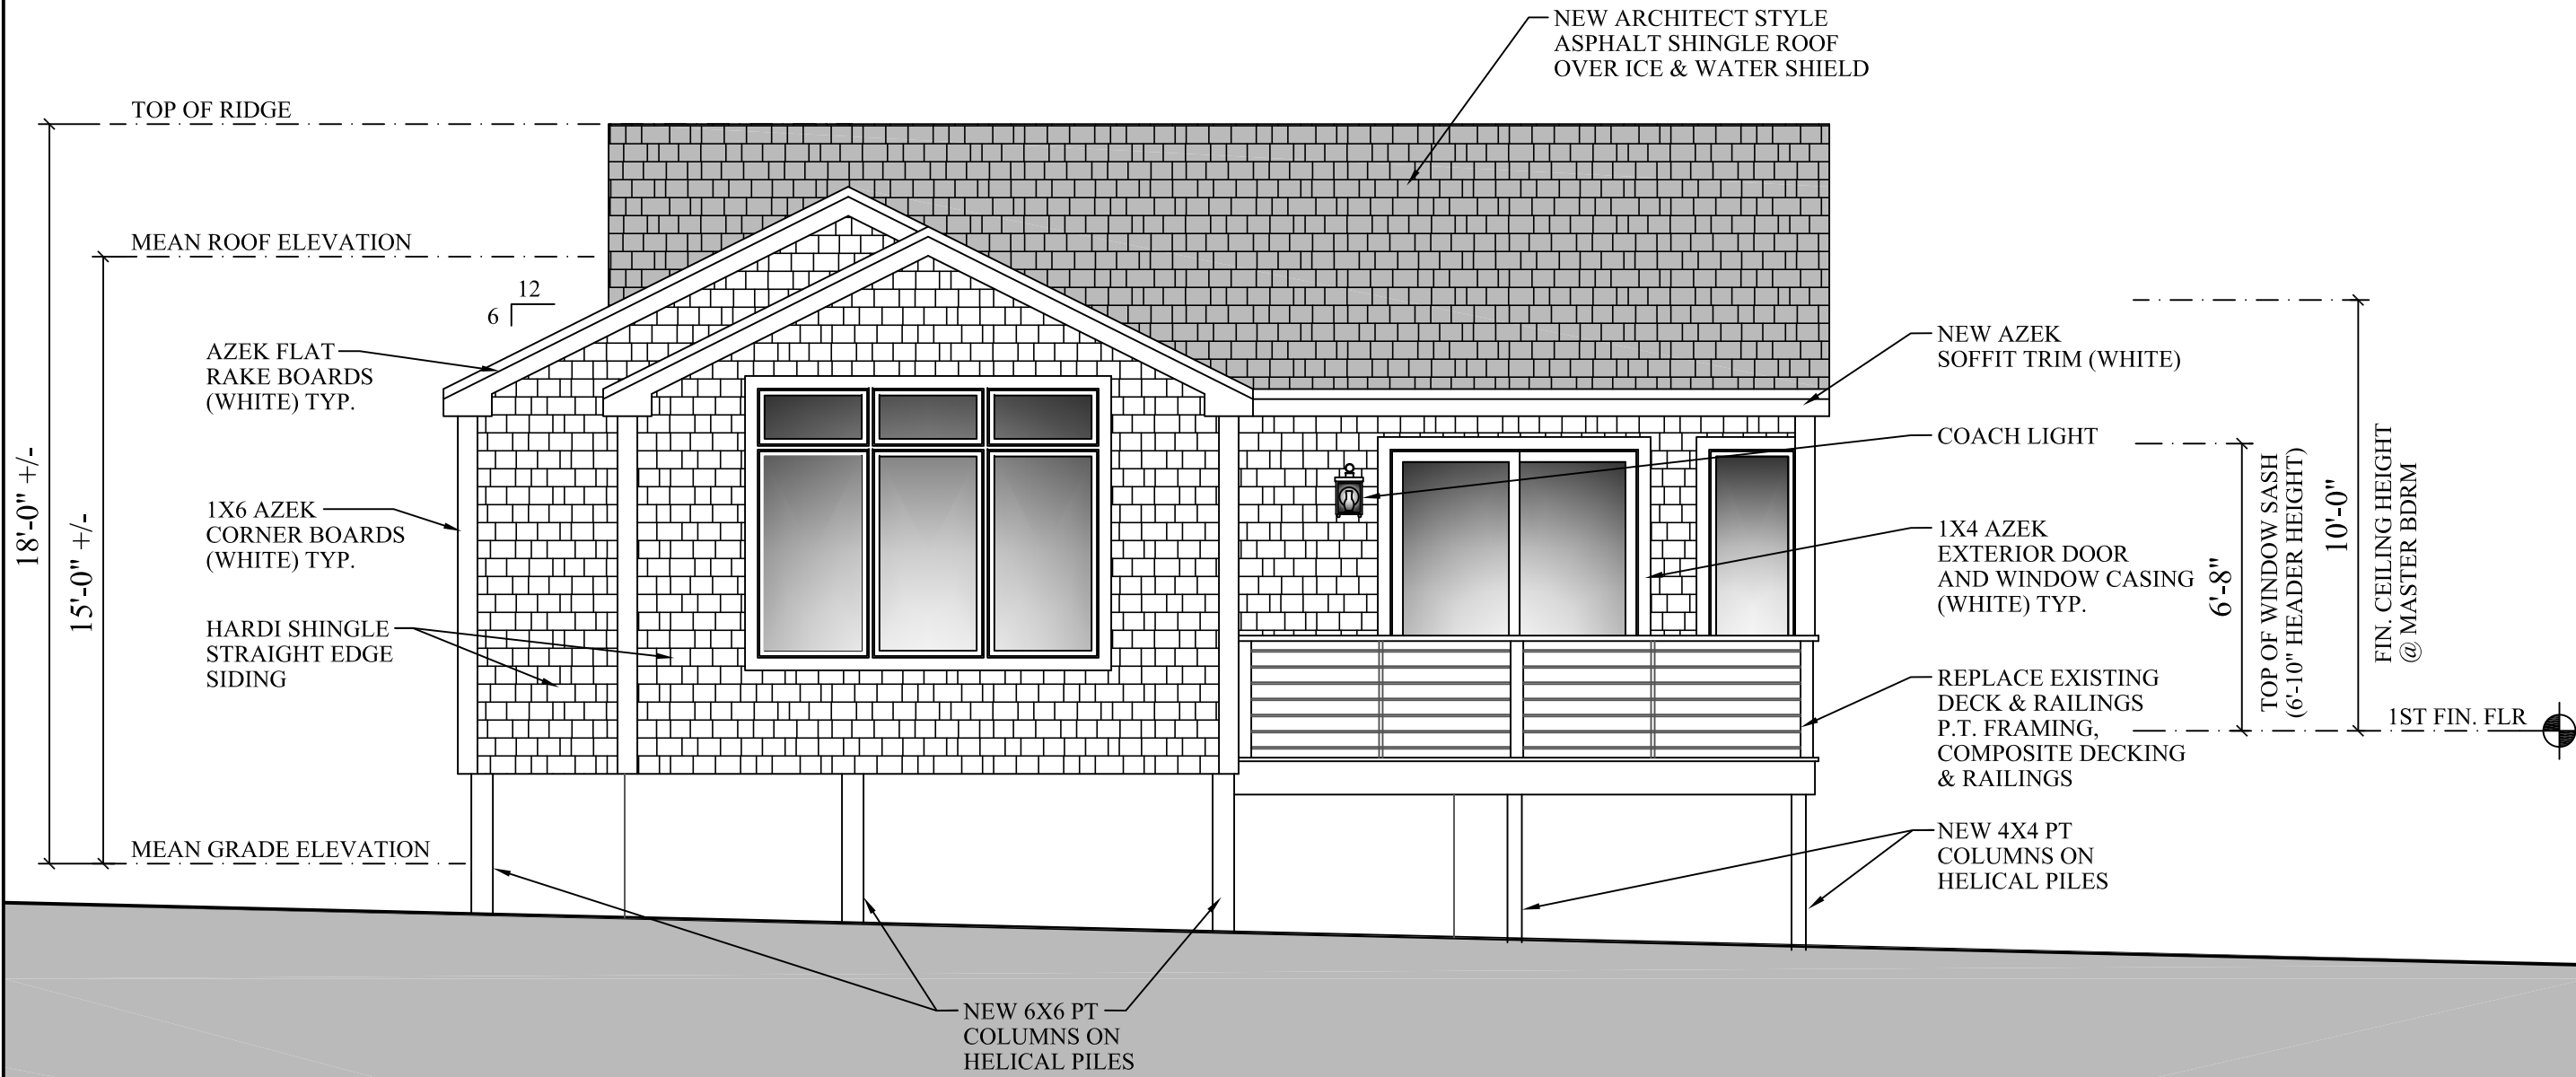

**Proposed Southeast Elevation**  
1/4" = 1'-0"

**The Goulette Residence**  
5 Helena Street  
Newburyport, MA

DATE:	3-16-21
REV:	8-24-21
REV:	
REV:	

**The Goulette Residence**

5 Helena Street  
Newburyport, MA

**Proposed Northeast Elevation**

1/4" = 1'-0"

DATE: 3-16-21  
REV: 8-24-21  
REV:  
REV:

**A-2.1**

**The Goulette Residence**

5 Helena Street  
 Newburyport, MA

DATE: 3-16-21  
 REV: 8-24-21  
 REV:  
 REV:

**A-2.2**

**Proposed Northwest Elevation**  
 1/4" = 1'-0"

**The Goulette Residence**

5 Helena Street  
Newburyport, MA

DATE: 3-16-21  
REV: 8-24-21  
REV:  
REV:

**A-2.3**

**Proposed Southwest Elevation**

1/4" = 1'-0"