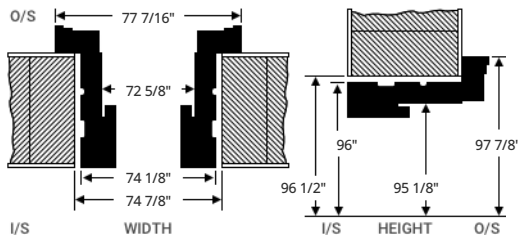

DETAILS

Legacy French Entry Door in PermaTech Composite Frame

72" x 80" Nominal Size

Unit Size: 74 1/8" x 96"

Frame Depth: 4 9/16"

2" PermaTech Brickmold

Right Hand Outswing - Left Door Active (OSLI)

French Doors

Mill Finish Sahara Threshold (5 7/8" Depth)

Stainless Steel Ball Bearing Hinges

SIZING

HANDING

ENERGY

ENERGY PERFORMANCE RATINGS

U-Factor (U.S./I-P) Solar Heat Gain Coefficient

0.24