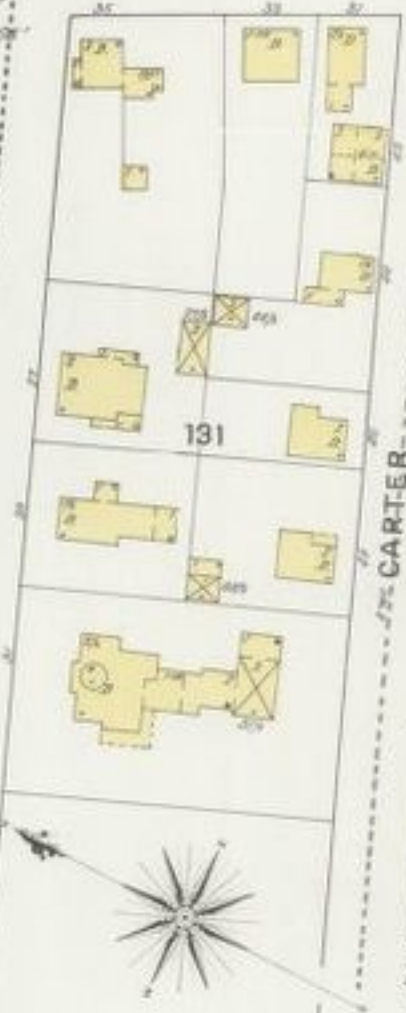

2

17th BROAD

CARTER

WARREN

MONROE

OCEAN

EAGLE

5

35

5'