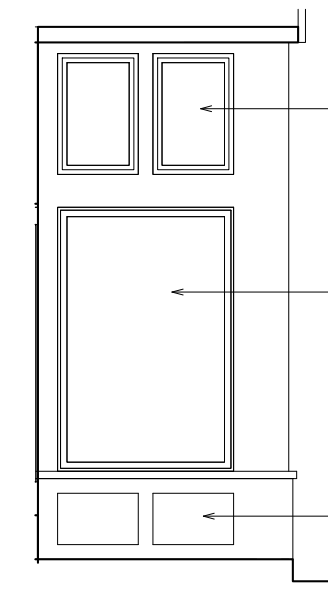

Project number 2021
Date 05/11/21
Drawn by SK
Checked by SK

H-01

Scale 1/2" = 1'-0"

2 Exterior Elevation - EXISTING
1/2" = 1'-0"

3 EXT ELEV - ENTRY EXISTING
1/2" = 1'-0"

1 Exterior Elevation - PROPOSED NEW
1/2" = 1'-0"

4 EXT ELEV - PROPOSED NEW
1/2" = 1'-0"