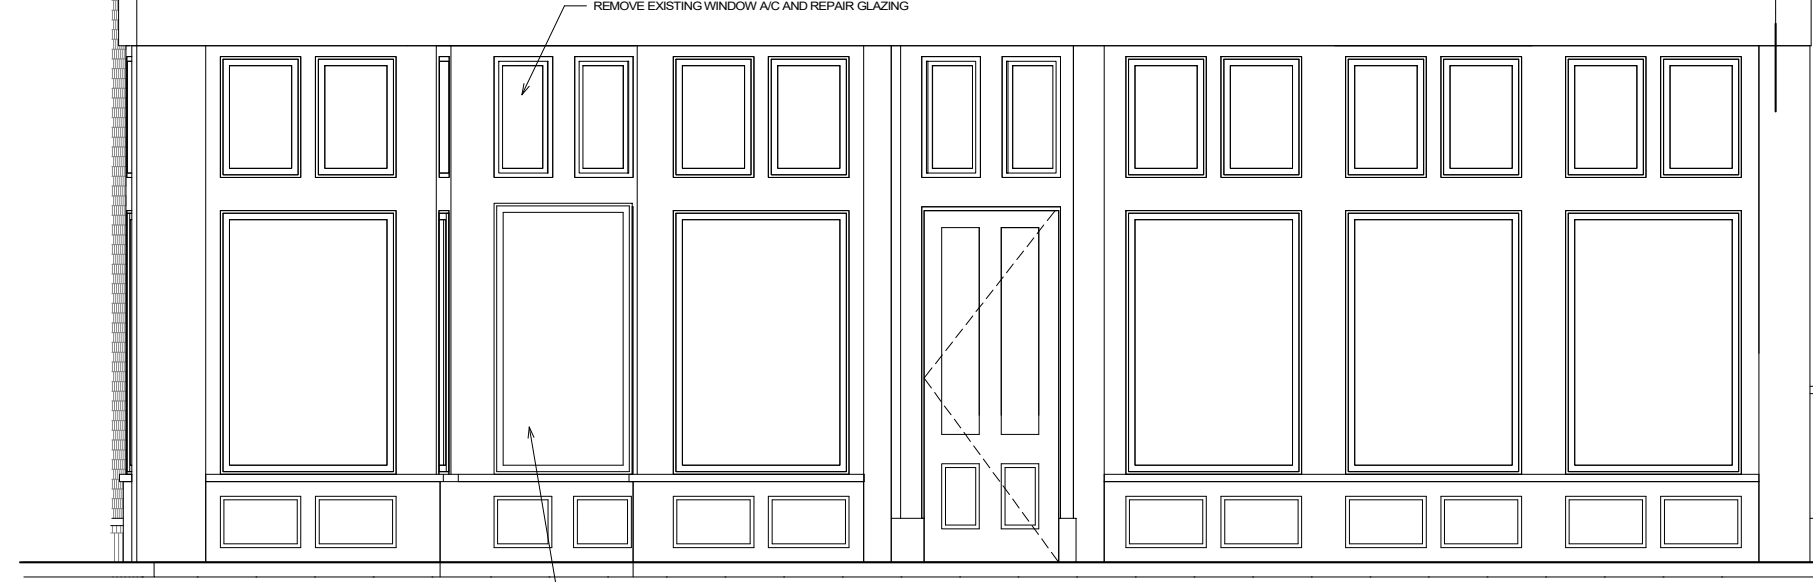

EXISTING PHOTOS

EXISTING PHOTOS

EXISTING PHOTOS

EXISTING PHOTOS

NU KITCHEN
21 PLEASANT ST.
NEWBURYPORT, MA

108 SOUTH WASHINGTON ST.
NORTON, MA 02766
617.717.8359

No.	Description	Date
1	Issued for Permit	04/22/21

NU KITCHEN
NEWBURYPORT, MA
PROPOSED ELEVATIONS

Project number: 2021
Date: 05/11/21
Drawn by: SK
Checked by: SK

H-01

Scale: 1/2" = 1'-0"

2 Exterior Elevation - EXISTING
1/2" = 1'-0"

3 EXT ELEV - ENTRY EXISTING
1/2" = 1'-0"

1 Exterior Elevation - PROPOSED NEW
1/2" = 1'-0"

4 EXT ELEV - PROPOSED NEW
1/2" = 1'-0"

5/11/2021 11:44:19 AM