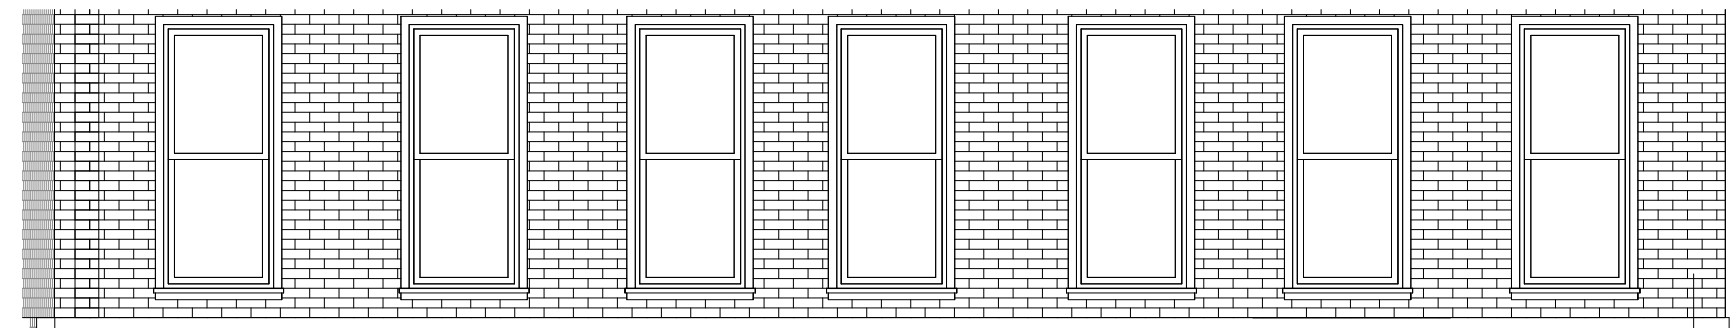

EXISTING PHOTOS

EXISTING PHOTOS

EXISTING PHOTOS

EXISTING PHOTOS

NU KITCHEN
21 PLEASANT ST.
NEWBURYPORT, MA

108 SOUTH WASHINGTON ST.
NORTON, MA 02766
617.717.8359

No.	Description	Date
1	Issued for Permit	04/22/21

NU KITCHEN
NEWBURYPORT, MA
PROPOSED ELEVATIONS

Project number: 2021
Date: 05/11/21
Drawn by: SK
Checked by: SK

H-01

Scale: 1/2" = 1'-0"

2 Exterior Elevation - EXISTING
1/2" = 1'-0"

3 EXT ELEV - ENTRY EXISTING
1/2" = 1'-0"

1 Exterior Elevation - PROPOSED NEW
1/2" = 1'-0"

4 EXT ELEV - PROPOSED NEW
1/2" = 1'-0"

5/11/2021 11:44:19 AM