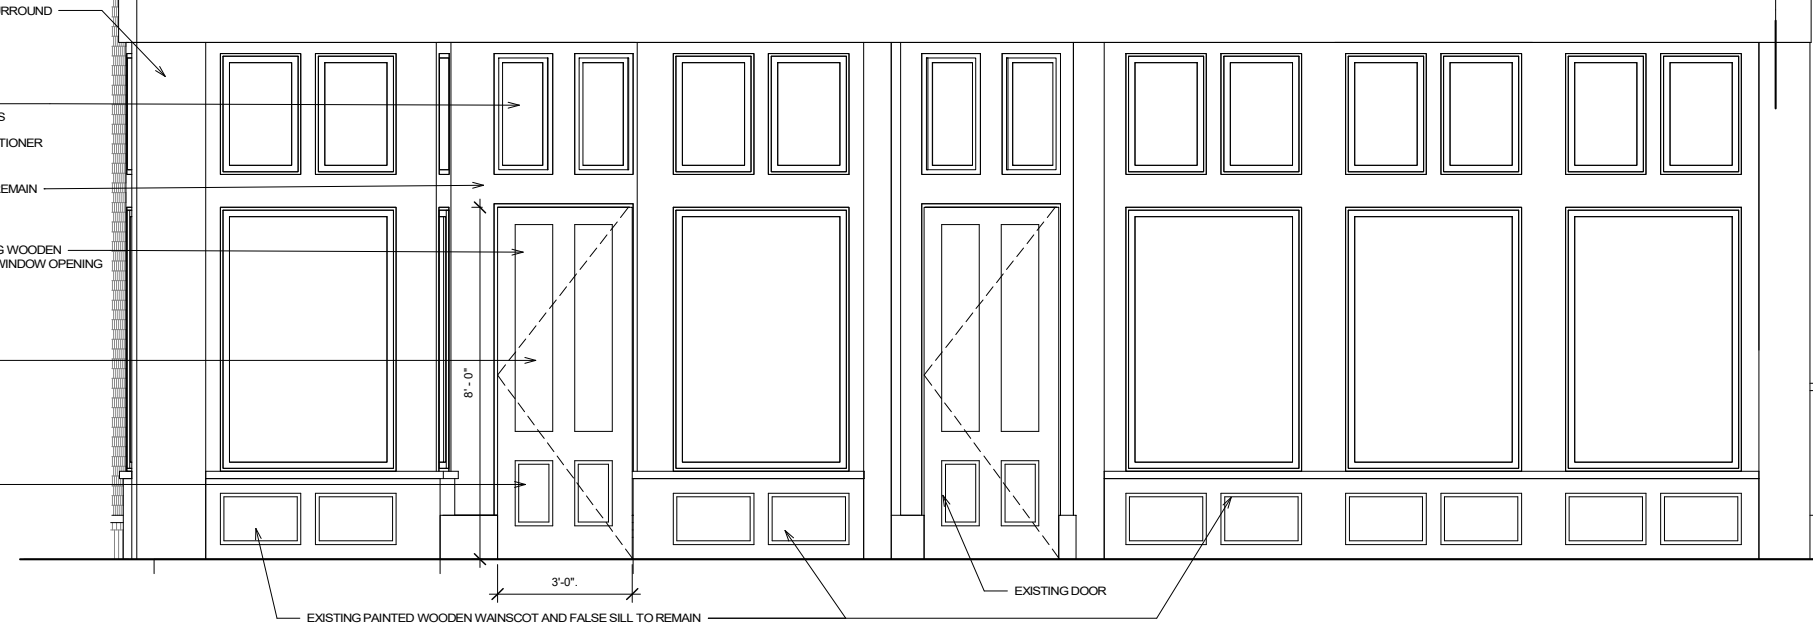

NU KITCHEN
NEWBURYPORT, MA
PROPOSED ELEVATIONS

Project number: 2021
Date: 05/11/21
Drawn by: SK
Checked by: SK

H-01

Scale: 1/2" = 1'-0"

2 Exterior Elevation - EXISTING
1/2" = 1'-0"

3 EXT ELEV - ENTRY EXISTING
1/2" = 1'-0"

1 Exterior Elevation - PROPOSED NEW
1/2" = 1'-0"

4 EXT ELEV - PROPOSED NEW
1/2" = 1'-0"

5/11/2021 11:44:19 AM