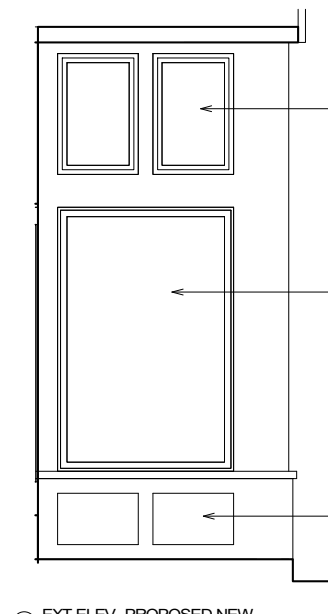

NU KITCHEN
NEWBURYPORT, MA
PROPOSED ELEVATIONS

Project number: 2021
Date: 05/11/21
Drawn by: SK
Checked by: SK

H-01

Scale: 1/2" = 1'-0"

2 Exterior Elevation - EXISTING
1/2" = 1'-0"

3 EXT ELEV - ENTRY EXISTING
1/2" = 1'-0"

1 Exterior Elevation - PROPOSED NEW
1/2" = 1'-0"

4 EXT ELEV - PROPOSED NEW
1/2" = 1'-0"

5/11/2021 11:44:19 AM