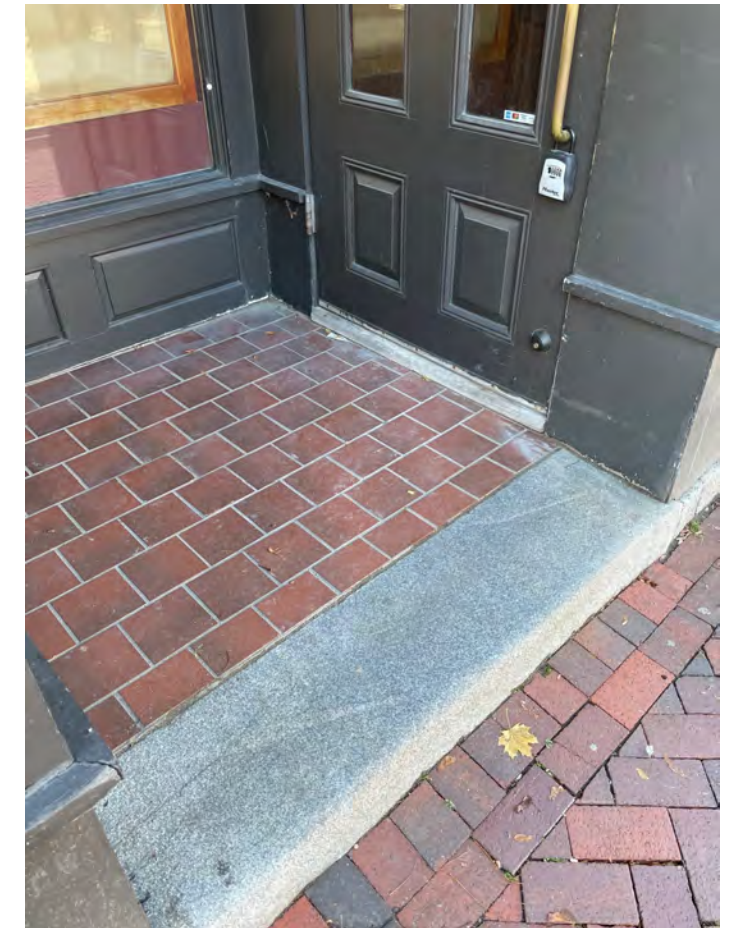

NU KITCHEN - 21 PLEASANT ST., NEWBURYPORT MA

HISTORICAL PHOTOS

HISTORICAL PHOTOS

HISTORICAL PHOTOS

HISTORICAL PHOTOS

HISTORICAL PHOTOS

EXISTING PHOTOS

EXISTING PHOTOS

EXISTING PHOTOS

EXISTING PHOTOS

EXISTING PHOTOS

EXISTING PHOTOS

NU KITCHEN
21 PLEASANT ST.
NEWBURYPORT, MA

108 SOUTH WASHINGTON ST.
NORTON, MA 02766
617.717.8359

No.	Description	Date
1	Issued for Permit	04/22/21