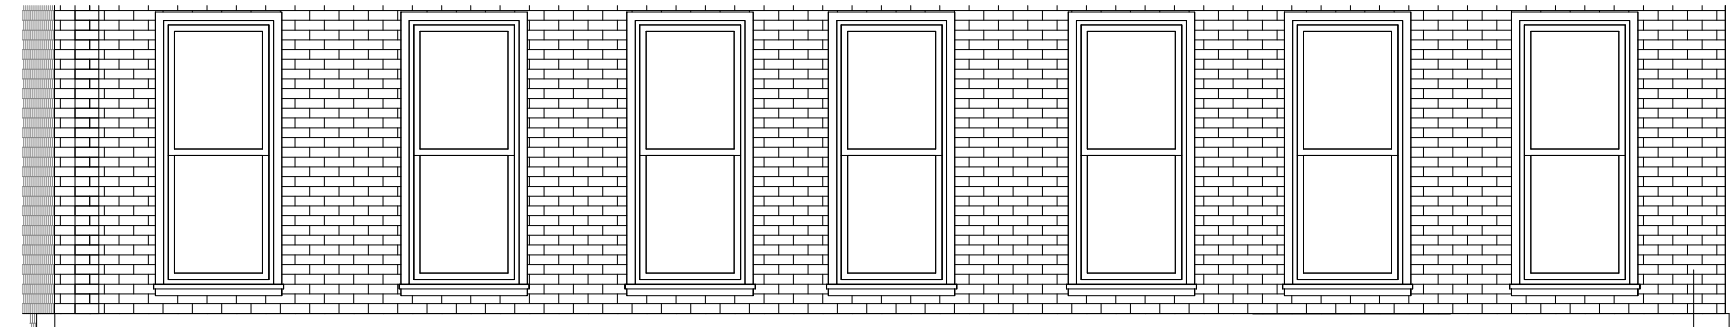

NU KITCHEN
NEWBURYPORT, MA
PROPOSED ELEVATIONS

Project number: 2021
Date: 05/11/21
Drawn by: SK
Checked by: SK

H-01

Scale: 1/2" = 1'-0"

2 Exterior Elevation - EXISTING
1/2" = 1'-0"

3 EXT ELEV - ENTRY EXISTING
1/2" = 1'-0"

1 Exterior Elevation - PROPOSED NEW
1/2" = 1'-0"

4 EXT ELEV - PROPOSED NEW
1/2" = 1'-0"

5/11/2021 11:44:19 AM