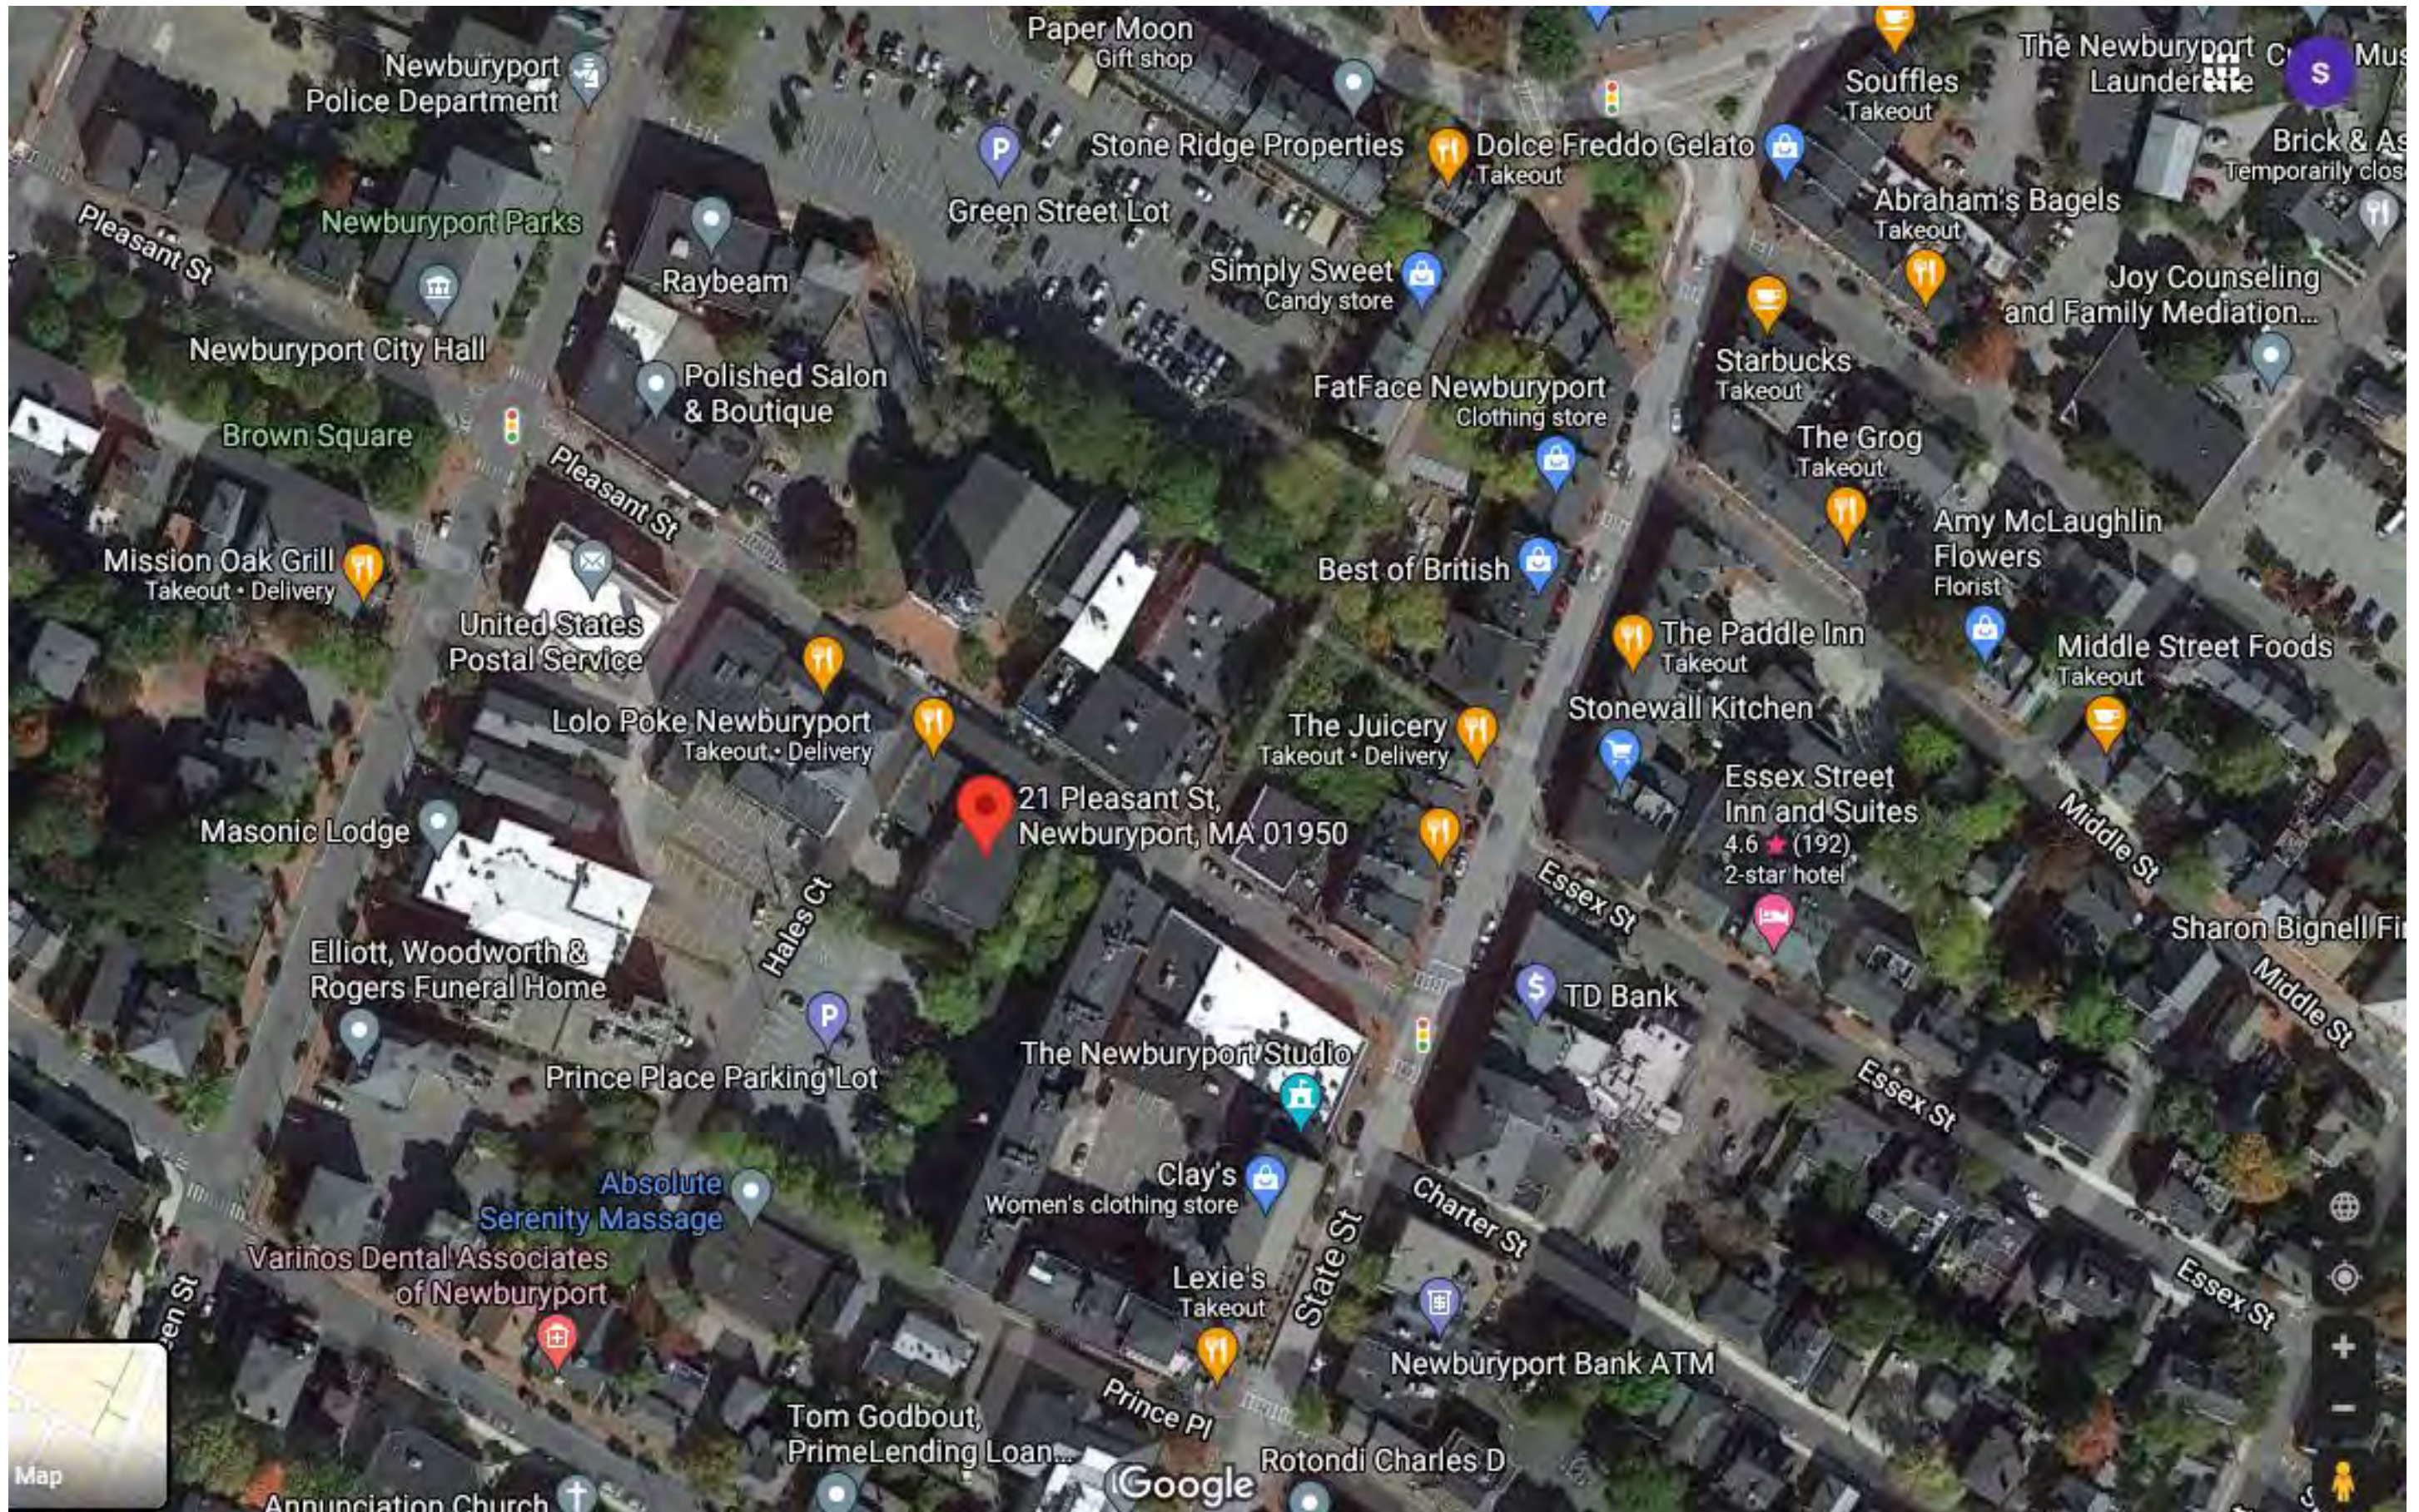

NU KITCHEN - 21 PLEASANT ST., NEWBURYPORT MA

HISTORICAL PHOTOS

HISTORICAL PHOTOS

HISTORICAL PHOTOS

HISTORICAL PHOTOS

HISTORICAL PHOTOS

EXISTING PHOTOS

EXISTING PHOTOS

EXISTING PHOTOS

EXISTING PHOTOS

EXISTING PHOTOS

EXISTING PHOTOS

NU KITCHEN
21 PLEASANT ST.
NEWBURYPORT, MA

108 SOUTH WASHINGTON ST.
NORTON, MA 02766
617.717.8359

No.	Description	Date
1	Issued for Permit	04/22/21