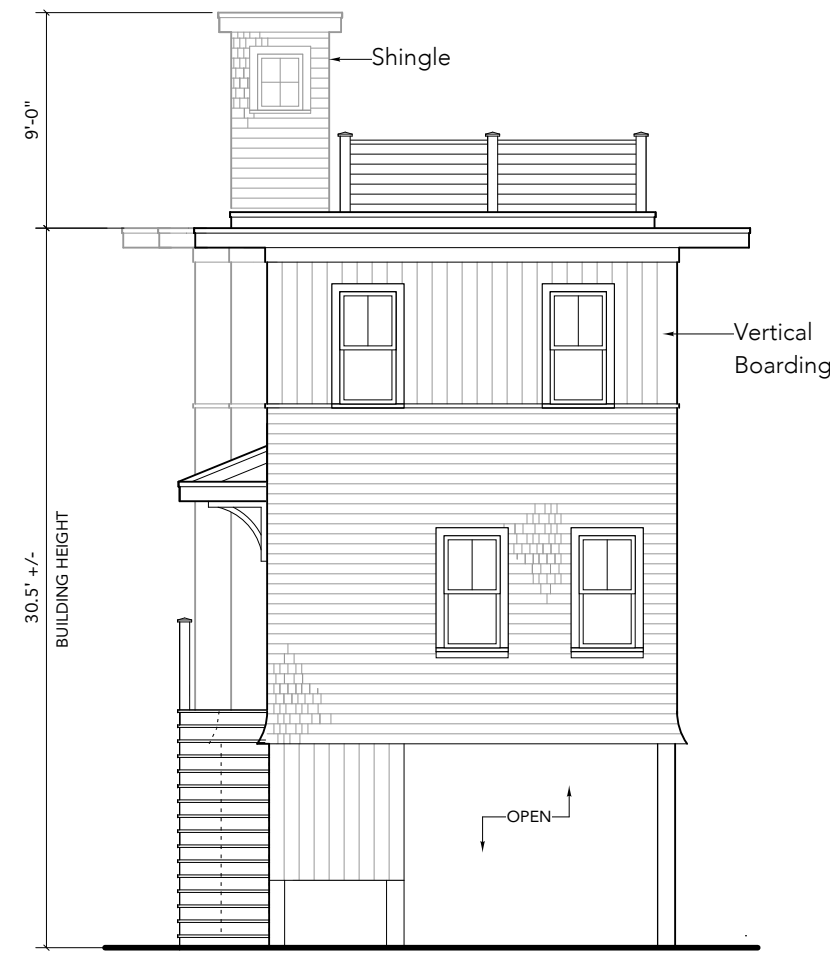

## PROPOSED Exterior Elevations

SCALE: 1/8" = 1'-0"

14 July 2019

# A02

1 "Front" Exterior Elevation - Northern Blvd  
SCALE: 1/8" = 1'-0"

2 Front Exterior Elevation - 63rd Street  
SCALE: 1/8" = 1'-0"

3 Side Exterior Elevation  
SCALE: 1/8" = 1'-0"

4 Rear Exterior Elevation  
SCALE: 1/8" = 1'-0"