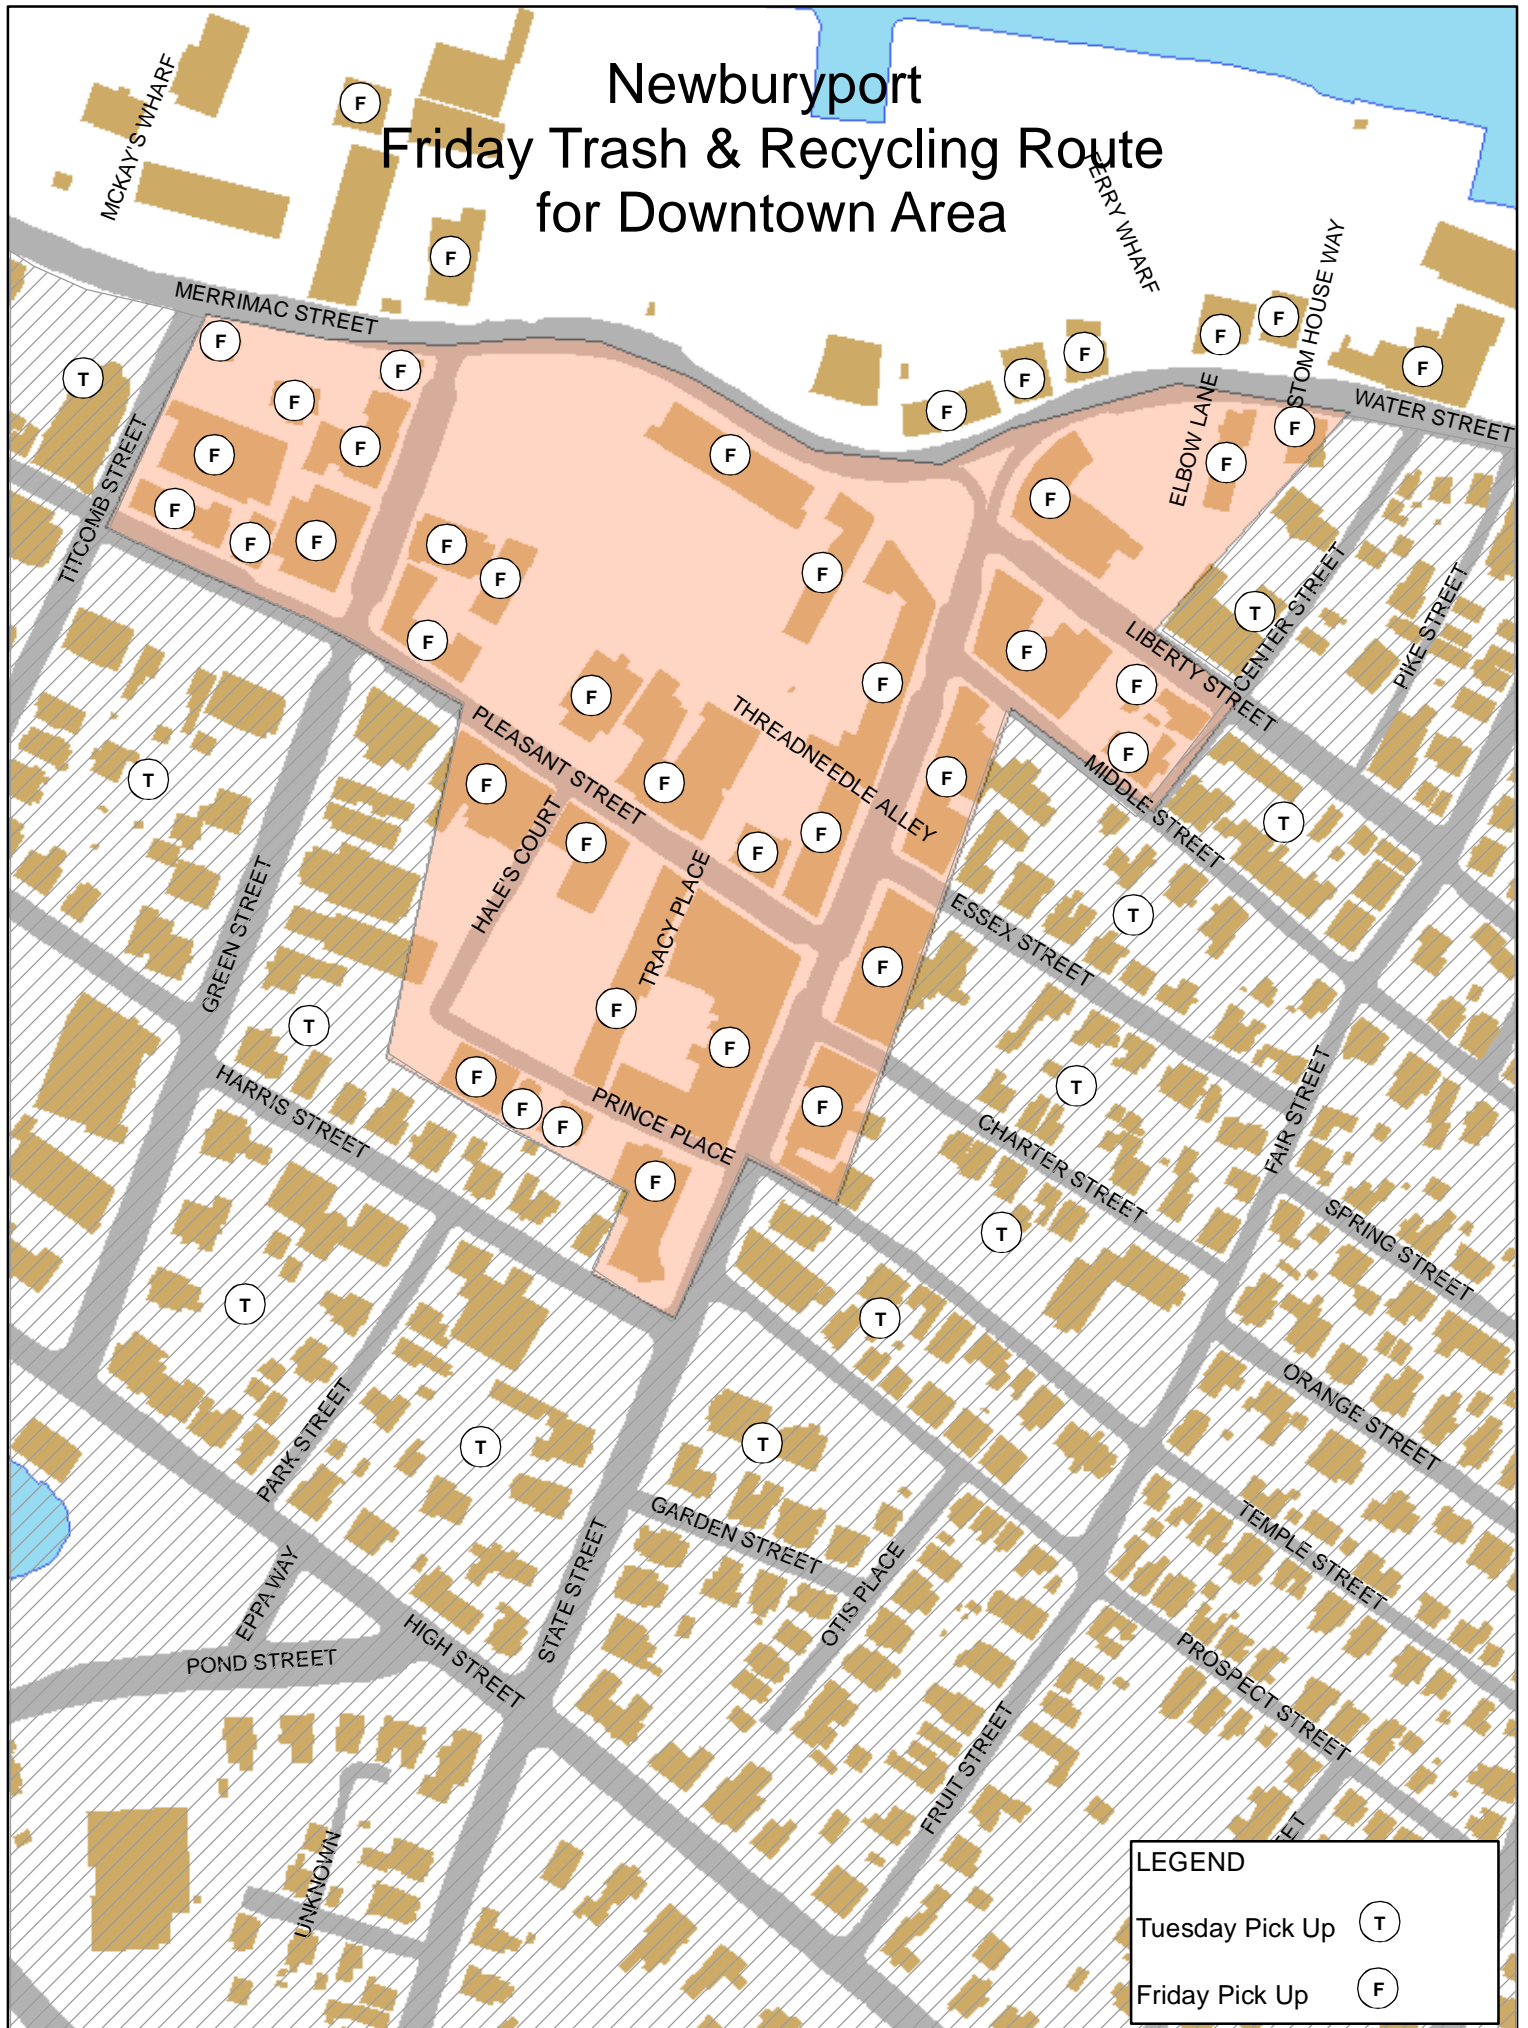

# Newburyport Friday Trash & Recycling Route for Downtown Area

**LEGEND**

Tuesday Pick Up (T)

Friday Pick Up (F)