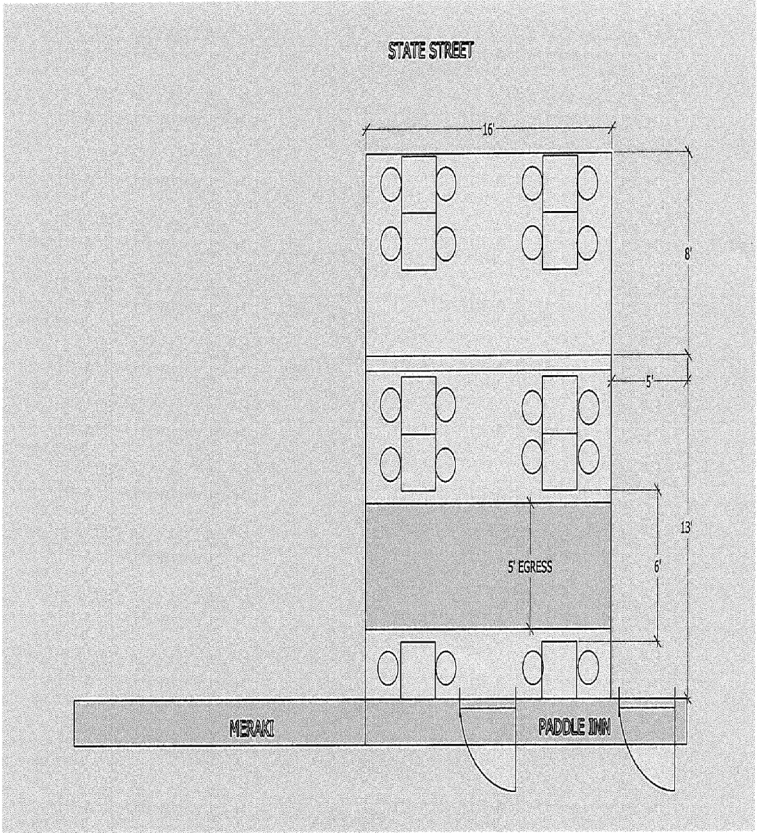

1 PATIO
PADDLE INN, 27 STATE ST
NEWBURYPORT, MA