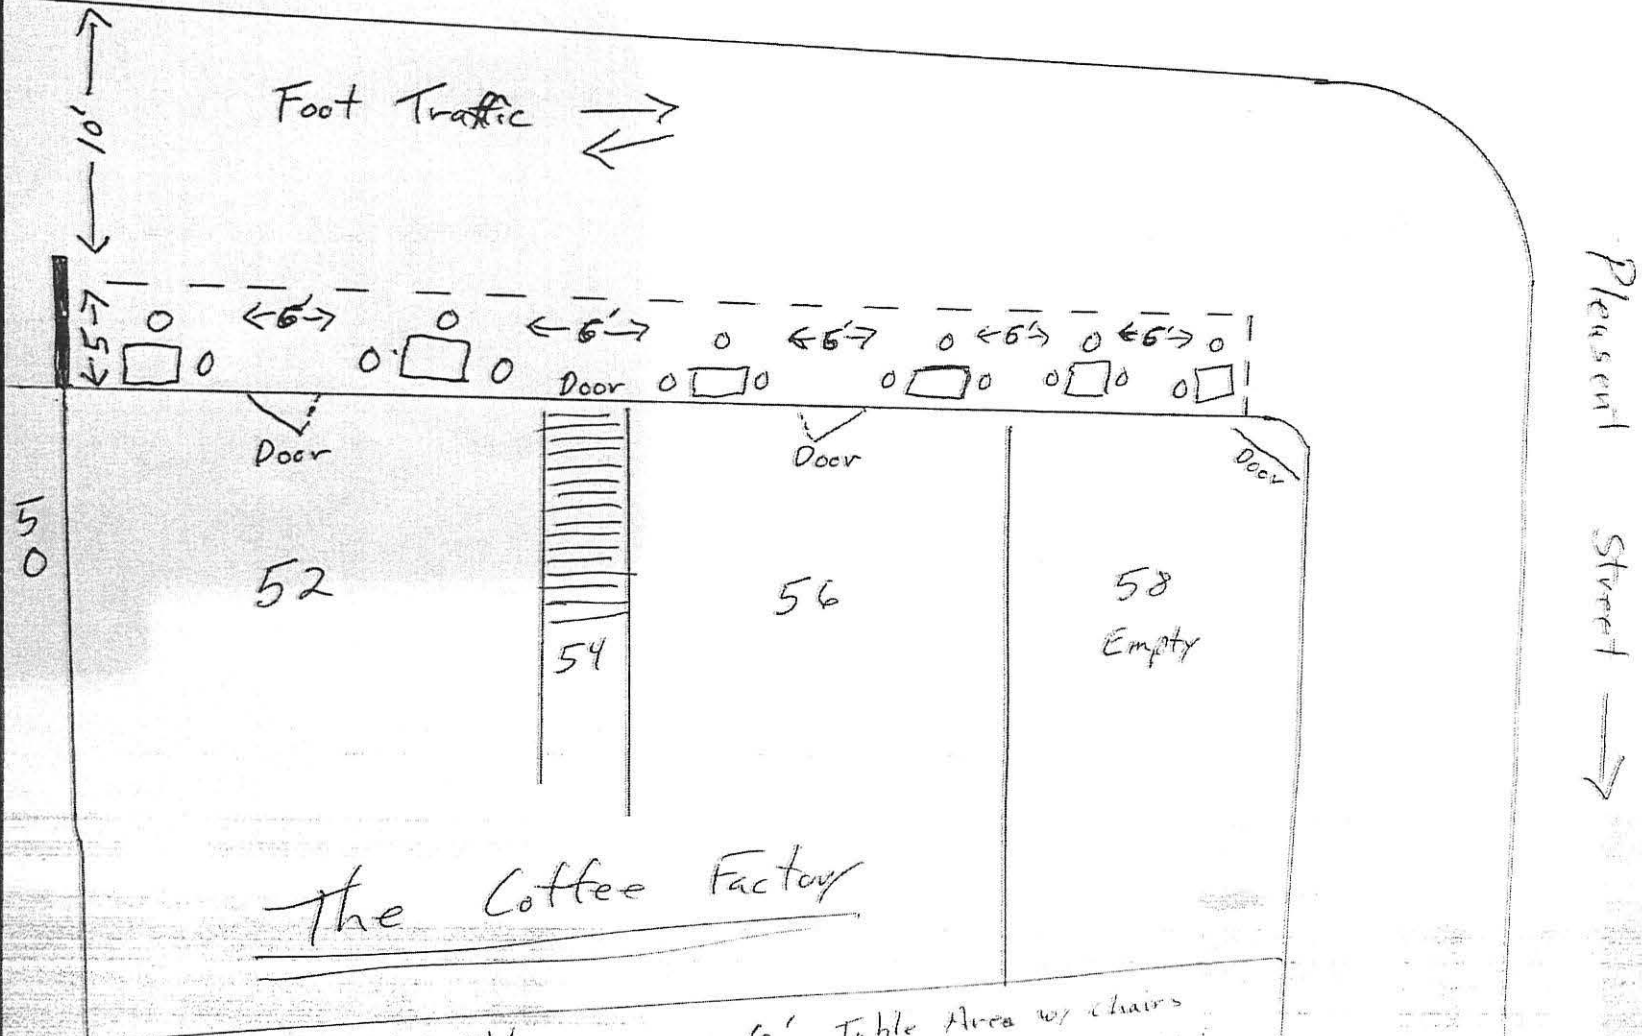

			COMM473_03_27_2023			
Restaurant	Application Status	Location				
Agave Mexican Bistro	APA submitted/No changes	2 Parklets State St. & sidewalk				
Anchor Stone Deck Pizza		1 Parklet State St. & sidewalk				
Angie's Food & Diner	APA submitted/No changes	2 Parklets Pleasant St. & sidewalk				
Bar 25		Threadneedle Alley & sidewalk State St.				
Brine Oyster	APA submitted/No changes	2 Parklets State St. & sidewalk				
Carmine	APA submitted/No changes	1 Parklet State St. & sidewalk				
The Paddle Inn	APA submitted/Plan with changes	1 Parklet State St. & sidewalk				
Coffee Factory	No APA submitted/Plan with changes	Sidewalk State St.				
Loretta	APA submitted/No changes	2 Parklets Pleasant St. & sidewalk				
Mandarava		Inn Street				
The Port Tavern		2 Parklets State St. & sidewalk				
Nu Kitchen		1 Parklet State St. & sidewalk				
Oregano Pizzeria & Ristorante	APA submitted/No changes	Inn Street				
Sea Level Oyster Bar		Market Square				
Mission Oak	Withdrew request for parklet	N/A				
Vera Ristorante	APA submitted/No changes	Market Square & Inn Street				
The Angry Donut Inn St.		Inn Street				

State Street →

THE COFFEE FACTORY

The Coffee Factory

 30" Square Table  
 Single Chair

6' Table Area w/ chairs  
 6' Between Table and Chairs  
 6 Tables in Total

132 BOSTON ST DORCHESTER, MA 02125  
 WWW.BLACKBIRCHCREATIVE.COM

1 PATIO  
 PADDLE INN, 27 STATE ST  
 NEWBURYPORT, MA