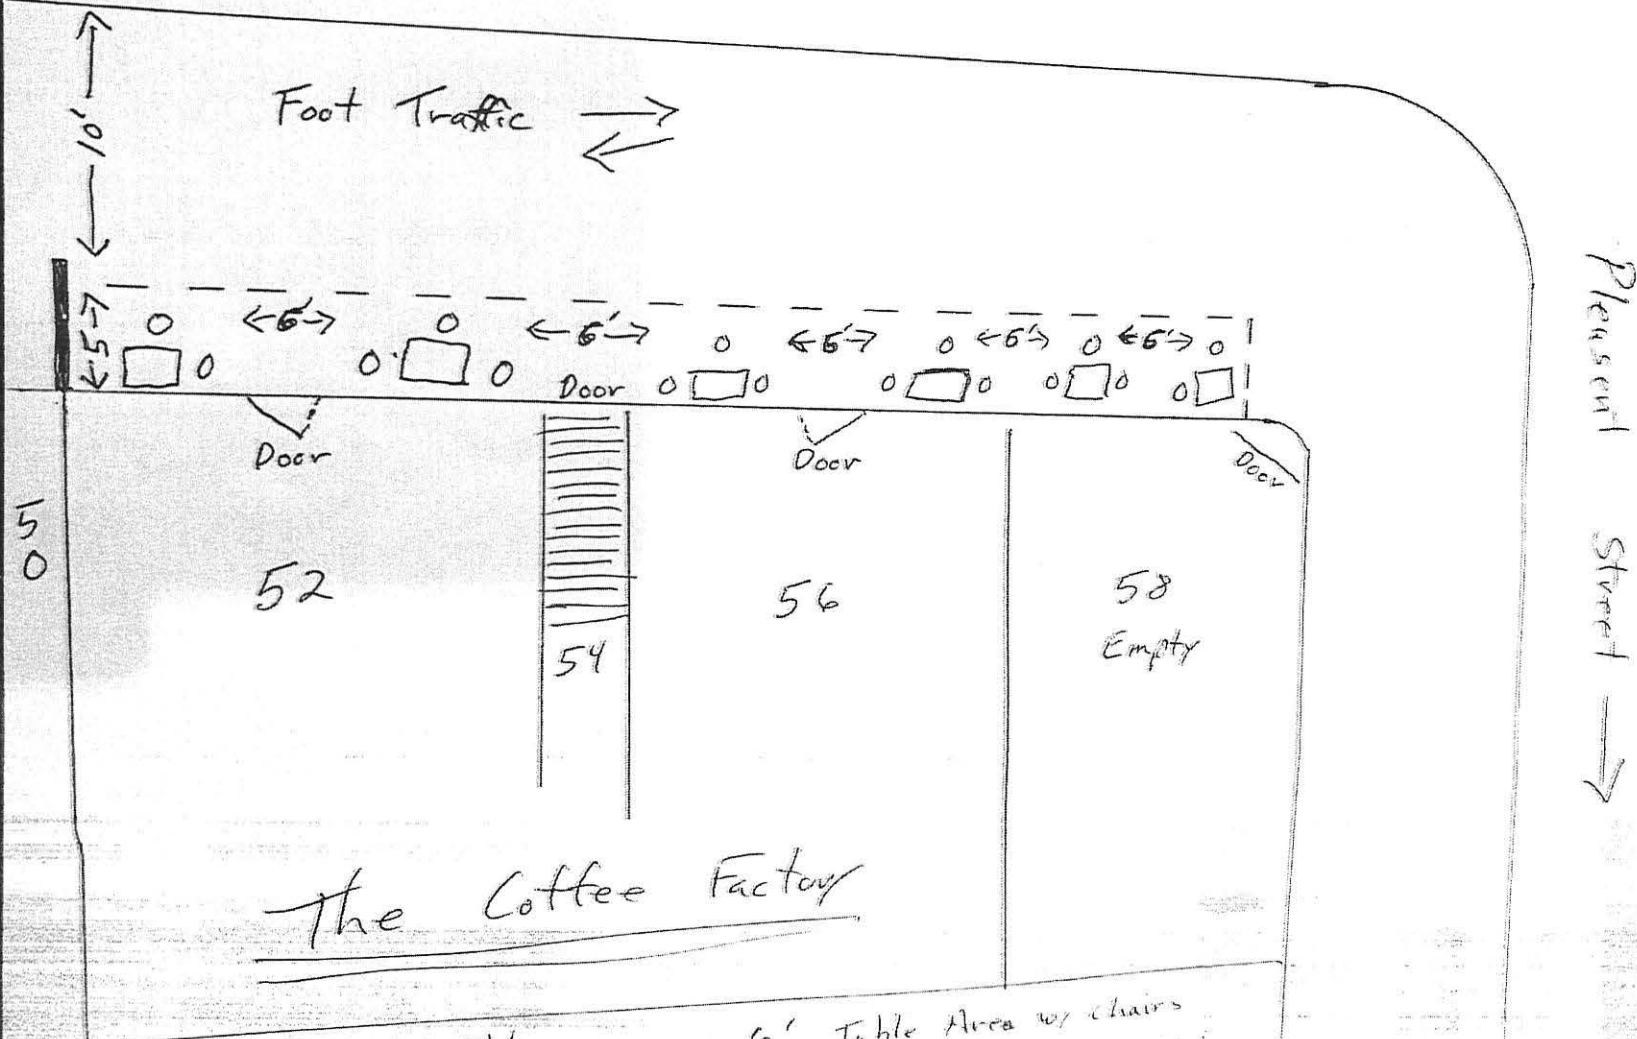

			COMM473_03_27_2023			
Restaurant	Application Status	Location				
Agave Mexican Bistro	APA submitted/No changes	2 Parklets State St. & sidewalk				
Anchor Stone Deck Pizza		1 Parklet State St. & sidewalk				
Angie's Food & Diner	APA submitted/No changes	2 Parklets Pleasant St. & sidewalk				
Bar 25		Threadneedle Alley & sidewalk State St.				
Brine Oyster	APA submitted/No changes	2 Parklets State St. & sidewalk				
Carmine	APA submitted/No changes	1 Parklet State St. & sidewalk				
The Paddle Inn	APA submitted/Plan with changes	1 Parklet State St. & sidewalk				
Coffee Factory	No APA submitted/Plan with changes	Sidewalk State St.				
Loretta	APA submitted/No changes	2 Parklets Pleasant St. & sidewalk				
Mandarava		Inn Street				
The Port Tavern		2 Parklets State St. & sidewalk				
Nu Kitchen		1 Parklet State St. & sidewalk				
Oregano Pizzeria & Ristorante	APA submitted/No changes	Inn Street				
Sea Level Oyster Bar		Market Square				
Mission Oak	Withdrew request for parklet	N/A				
Vera Ristorante	APA submitted/No changes	Market Square & Inn Street				
The Angry Donut Inn St.		Inn Street				

State Street →

THE COFFEE FACTORY

The Coffee Factory

 30" Square Table
 Single Chair

6' Table Area w/ chairs
 6' Between Table and Chairs
 6 Tables in Total

133 BOSTON ST. DORCHESTER, MA 02125
 WWW.BLACKBIRCHCREATIVE.COM

1 PHOTO
 PADDLE INN, 27 STATE ST
 NEWBURYPORT, MA