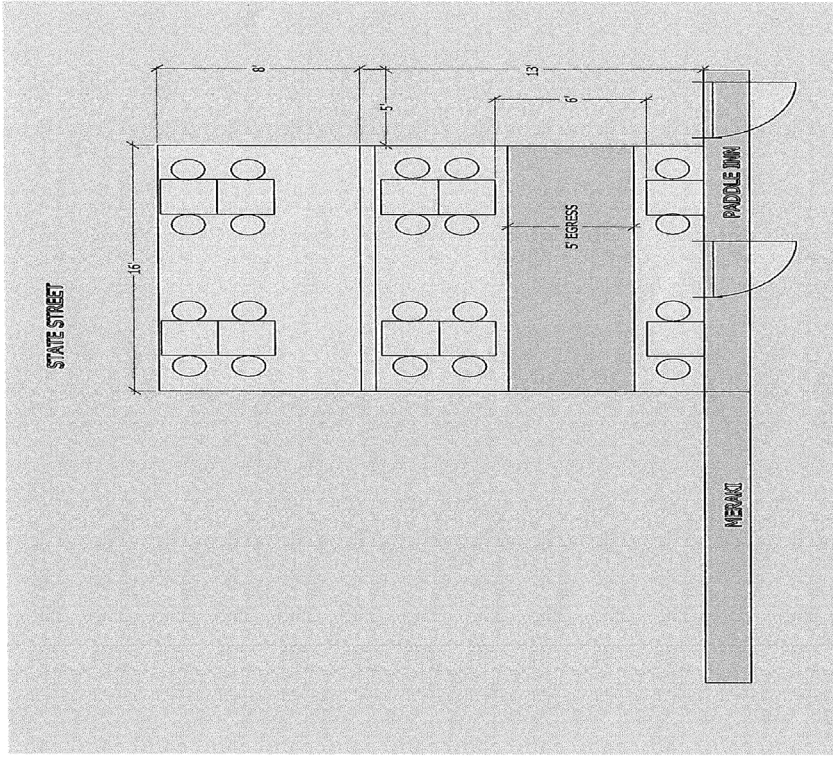

1 PHOTO
PADDLE INN, 27 STATE ST
NEWBURYPORT, MA