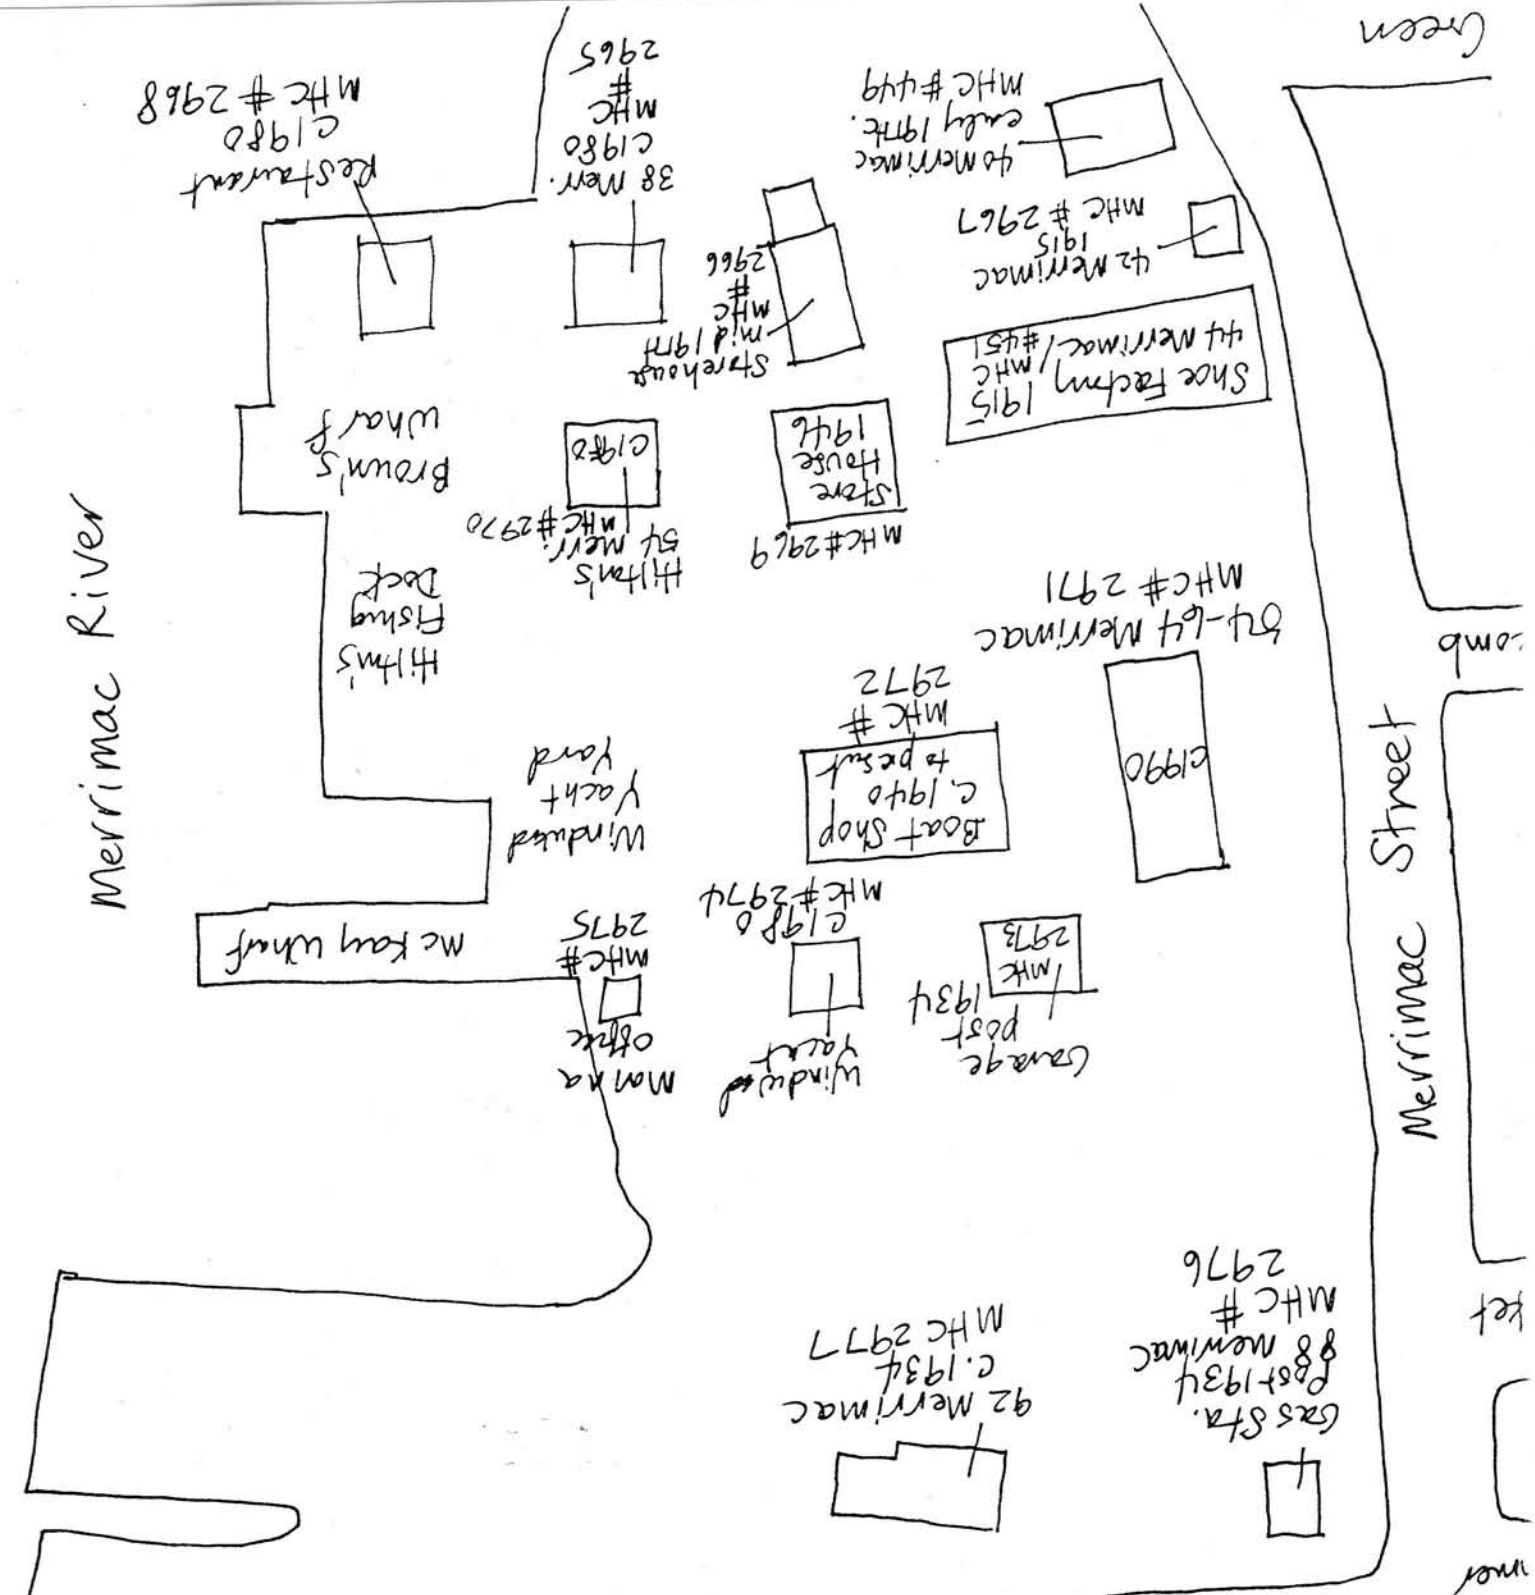

BA	
----	--

Brown's Wharf - Area BA  
Data Sheet

Resource	Address	Date	MHC#
Commercial Building	38 Merrimac St.	c.1980	2965
Brick Storehouse	behind 42 Merrimac St.	mid 19th c.	2966
Commercial Building	40 Merrimac St.	c.1800	449
Ruth Shoe Co. Office	42 Merrimac St.	1915	2967
Ruth Shoe Co. Factory	44 Merrimac St.	1915	451
Restaurant	54R Merrimac St.	c1980	2968
Storehouse (yellow brick)	behind 54 Merrimac St.	1946	2969
Hilton's	54 Merrimac St.	c.1980	2970
Horton's Landing Building	56-64 Merrimac St.	c.1990	2971
Boat Shop	58 Merrimac St.	c.1940	2972
Garage	off Merrimac St.	c.1935	2973
Windward Yacht Club	58R Merrimac St.	c.1980	2974
Marina Office	58R Merrimac St.	c.1980	2975
Gas Station	88 Merrimac St.	c.1935	2976
Garage	92 Merrimac St.	c.1934	2977

INVENTORY FORM CONTINUATION SHEET

Massachusetts Historical Commission  
 Massachusetts Archives Building  
 220 Morrissey Boulevard  
 Boston, Massachusetts 02125

Town  
 Newburyport

Property Address  
 Brown's Wharf  
 Area(s) Form No.

84

RT 1 Overpass ↓

Bridge St.

Merrimac River

Merrimac Street

Green

omb

ket

Town  
Newburyport

Property Address  
*Brown's Wharf*  
Area(s) Form No.

BA	
----	--

42 Merrimac  
1915  
MHC # 2967

40 Merrimac  
early 19thc  
MHC # 449

Storehouse, Brown's Wharf  
mid 19th  
MHC # 2966

INVENTORY FORM CONTINUATION SHEET